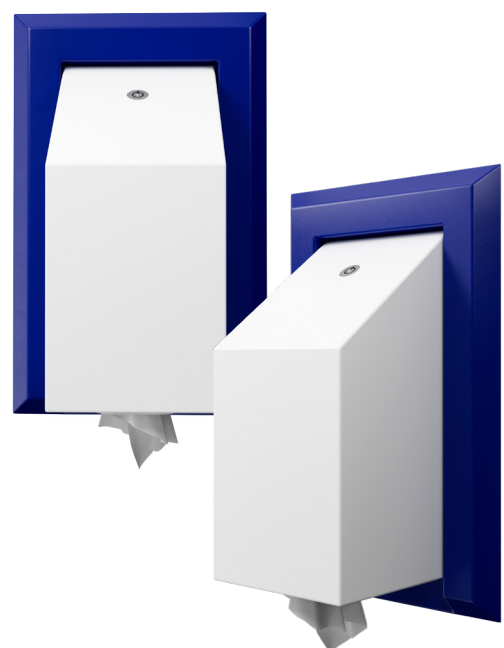

- › Jumbo toilet roll dispenser suitable for different paper types
- › Easy for staff to refill
- › No internal mechanisms for user safety
- › Manufactured from high grade stainless steel for robustness and durability
- › Finished with an attractive powder coating

Multi flat Toilet Paper Dispenser

- › Suitable for most standard multi fold toilet tissue packs
- › Designed to ensure no sharp corners or edges
- › Manufactured from high grade stainless steel for robustness and durability
- › Finished with an attractive powder coating

Dementia Range

Product Highlights:

1L Soap Dispenser

- › The soap reservoir is suitable for most bulk fill soap formulations
- › Designed to ensure no sharp corners or edges
- › Recessed barrel lock to protect contents
- › Manufactured from high grade stainless steel for robustness and durability
- › Finished with an attractive powder coating

Paper Towel Dispenser

- › Suitable for most standard Z fold, C fold and multi fold paper towels
- › Designed to ensure no sharp corners or edges
- › Recessed barrel lock to protect contents
- › Manufactured from high grade stainless steel for robustness and durability
- › Finished with an attractive powder coating