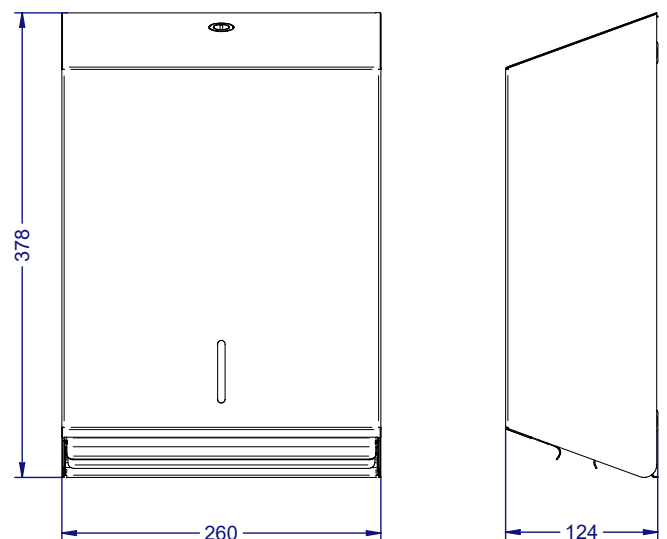

Plasma Range

C/Multi Fold Paper Towel Dispenser - Large

Product Code: 78805 (SS/WH)

Product Description:

- Ideal for C-fold or multi-fold interleaved paper towels
- Visual inspection window located on the front quickly shows stock level for ease of servicing
- Large size ideal for positioning in locations with heavy footfall and usage
- Recessed locking mechanism secures and protects the paper towel from pilfering
- Full seam welded construction
- Capacity 750 sheets

Recommended installation height:

1050 - 1150mm from floor

Available finishes:

Brushed
Stainless Steel

White

Material:	Stainless Steel / Powder Coated Steel
Dimensions:	W.260mm x H.378mm x D.124mm
Weight:	3.4kg
Packing/Carton:	1 piece
Finish:	Brushed / White Powder Coated