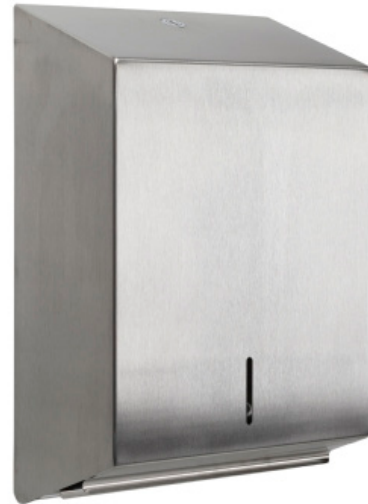

Plasma Range

C/Multi Fold Paper Towel Dispenser - Large

Product Code: 78805 (SS/WH)

Product Description:

- Ideal for C-fold or multi-fold interleaved paper towels
- Visual inspection window located on the front quickly shows stock level for ease of servicing
- Large size ideal for positioning in locations with heavy footfall and usage
- Recessed locking mechanism secures and protects the paper towel from pilfering
- Full seam welded construction
- Capacity 750 sheets

Recommended installation height:

1050 - 1150mm from floor

Available finishes:

Brushed
Stainless Steel

White

Material:	Stainless Steel / Powder Coated Steel
Dimensions:	W.260mm x H.378mm x D.124mm
Weight:	3.4kg
Packing/Carton:	1 piece
Finish:	Brushed / White Powder Coated