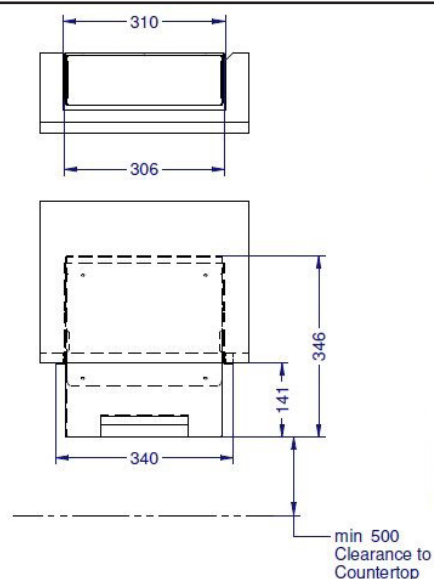

Available finishes:

Brushed  
Stainless Steel

<b>Material:</b>	Stainless Steel
<b>Dimensions:</b>	W.306mm x H.346mm x D.100mm
<b>Weight:</b>	5.9kg
<b>Electrical Supply:</b>	220/240v 50/60Hz
<b>Nominal Output:</b>	1.7kW @ 230 volts
<b>Sensor Range:</b>	100mm (directly under outlet)
<b>Air Velocity:</b>	28 m/s
<b>Noise Level:</b>	71dBA
<b>Warranty:</b>	3 years
<b>Finish:</b>	Brushed