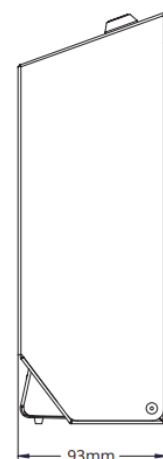

Classic Range

1L Liquid Soap Dispenser

Product Code: 50410 (PS/SS/WH)

Product Description:

- Suitable for liquid soap the large 1L capacity makes this dispenser suitable for the busiest of washrooms
- Easily operated by one hand pushing the lever to dispense the soap into the hand
- Locking mechanism secures and protects the soap reservoir from contamination
- Easy to unlock and the cover hinges forward for ease of filling
- Cover simply snap locks into place when closing

Recommended installation height:

1050 - 1150mm from floor
170 - 300mm from counter top

Available finishes:

Polished
Stainless Steel

Brushed
Stainless Steel

White

Material:	Stainless Steel / Powder Coated Steel
Dimensions:	W.113mm x H.249mm x D.93mm
Weight:	1.2kg
Packing/Carton:	1 piece
Finish:	Polished / Brushed / White Powder Coated