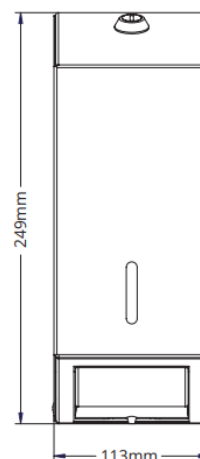

Recommended installation height:

1050 - 1150mm from floor
170 - 300mm from counter top

Available finishes:

Polished
Stainless Steel

Brushed
Stainless Steel

White

Material:	Stainless Steel / Powder Coated Steel
Dimensions:	W.113mm x H.249mm x D.93mm
Weight:	1.2kg
Packing/Carton:	1 piece
Finish:	Polished / Brushed / White Powder Coated