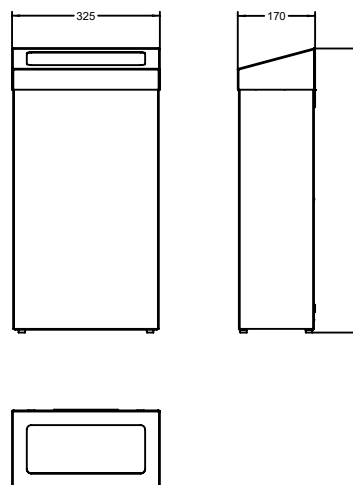

Classic Range

30L Waste Bin - Open Top

Product Code: 78370SS/WH

Product Description:

- Large 30L capacity stainless steel waste bin
- Free standing but can also be wall-mounted for extra security
- Open lid design for ease of use
- Requires a bag liner
- Safety fold on top edge of bin
- Available in brushed stainless steel and white finish

Finishes:

Brushed
Stainless Steel

White

Material:	Stainless Steel
Dimensions:	W.325mm x H.625mm x D.170mm
Packing/Carton:	1 piece
Finish:	Brushed stainless steel / White Powder Coated

Dudley Industries Ltd
Preston Road, Lytham St Annes, Lancashire. FY8 5AT