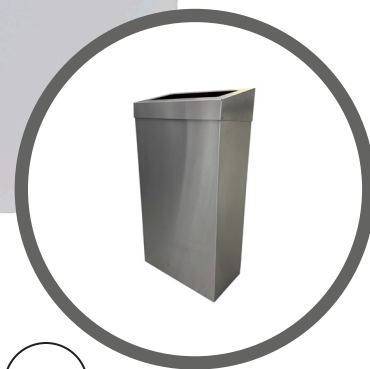

Classic Range

30L Waste Bin - Open Top

Product Code: 78370SS/WH

Product Description:

- Large 30L capacity stainless steel waste bin
- Free standing but can also be wall-mounted for extra security
- Open lid design for ease of use
- Requires a bag liner
- Safety fold on top edge of bin
- Available in brushed stainless steel and white finish

Finishes:

Brushed
Stainless Steel

White

Material:	Stainless Steel
Dimensions:	W.325mm x H.625mm x D.170mm
Packing/Carton:	1 piece
Finish:	Brushed stainless steel / White Powder Coated

Dudley Industries Ltd
Preston Road, Lytham St Annes, Lancashire. FY8 5AT