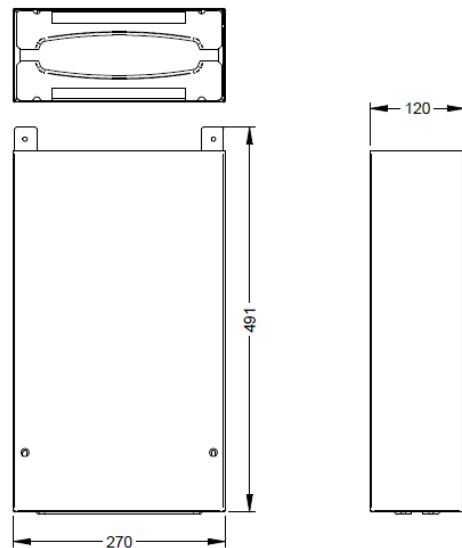

Classic Behind the Mirror Range

Paper Towel Dispenser - Flat End

Product Code: 92294SS

Product Description:

- Discrete housing for paper towels utilising the cavity behind a mirror
- Spring loaded flaps at the base of the unit allow paper towels to be dispensed and easily re-filled
- Suitable for C fold or multi-fold interleaved paper towels
- Fixes in line with the base of the mirror cabinet to maintain clean lines

Available finishes:

Brushed
Stainless Steel

Material:	Stainless Steel
Dimensions:	W.270mm x H.491mm x D.120mm
Weight:	2.2kg
Packing/Carton:	1 piece
Finish:	Brushed

Dudley Industries Ltd
Preston Road, Lytham St Annes, Lancashire. FY8 5AT