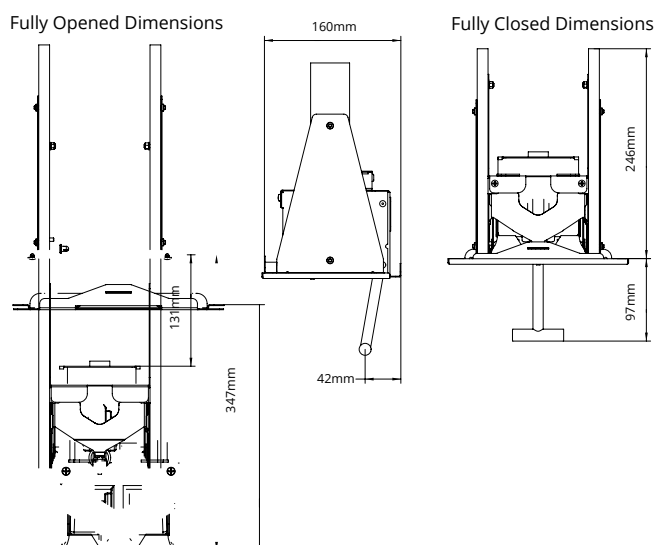

Slide in Soap Dispenser

Product Code: 92028SS

Product Description:

- Lever operated 'Behind the Mirror' 0.4 litre liquid Soap Dispenser
- Unique lockable slide open to access refill mechanism
- Fixes in line with base of cabinet
- Utilises the cavity behind the mirror
- Fixing kit included

Available finishes:

Brushed
Stainless Steel

Material:	Stainless Steel
Dimensions:	W.212mm x H.343mm x D.160mm
Weight:	3.3kg
Packing/Carton:	1 piece
Finish:	Brushed

Dudley Industries Ltd
Preston Road, Lytham St Annes, Lancashire. FY8 5AT