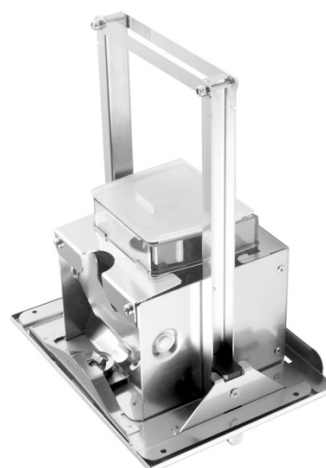

Slide in Soap Dispenser

Product Code: 92028SS

Product Description:

- Lever operated 'Behind the Mirror' 0.4 litre liquid Soap Dispenser
- Unique lockable slide open to access refill mechanism
- Fixes in line with base of cabinet
- Utilises the cavity behind the mirror
- Fixing kit included

Available finishes:

Brushed
Stainless Steel

Material:	Stainless Steel
Dimensions:	W.212mm x H.343mm x D.160mm
Weight:	3.3kg
Packing/Carton:	1 piece
Finish:	Brushed

Dudley Industries Ltd
Preston Road, Lytham St Annes, Lancashire. FY8 5AT