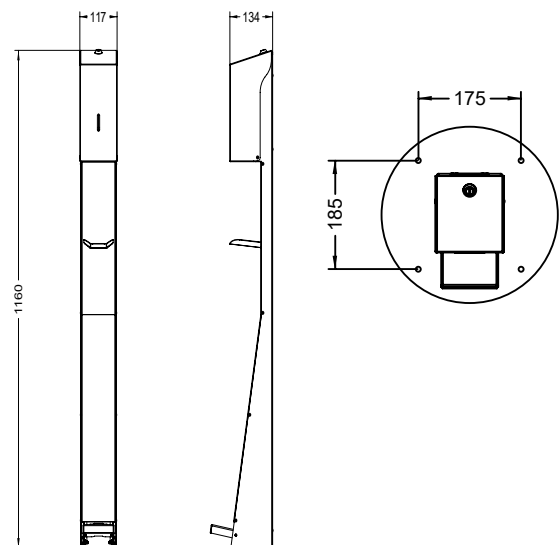

Finish:

Dispenser: Brushed
Stainless Steel

Stand: Black
Powder Coated

Material:	Stainless Steel / Steel
Dimensions:	W.300mm x H.1160mm x D.300mm
Packing/Carton:	1 piece
Finish:	Dispenser: Brushed stainless steel Stand: Black powder coated steel