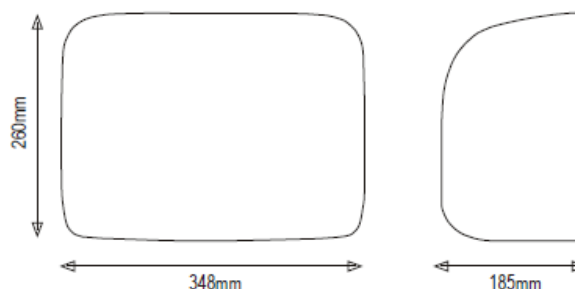

Power:	2.4kW @ 240v
Air Velocity:	22 m/s
Air Volume:	230m ³ /h
Hand drying time:	20 seconds

Recommended installation height:

Female Washrooms: 1100mm from floor
 Male Washrooms: 1200mm from floor
 Children's Washrooms: 900mm from floor
 Accessible Washrooms: 970mm from floor

Available finishes:

Material:	Chrome / Powder Coated Stainless Steel
Dimensions:	W.348mm x H.260mm x D.185mm
Weight:	6.3kg
Packing/Carton:	1 piece
Finish:	Chrome / White

Dudley Industries Ltd
 Preston Road, Lytham St Annes, Lancashire. FY8 5AT