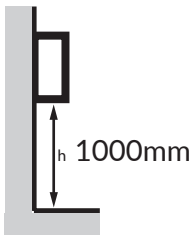

Classic Range

Jumbo Toilet Paper Dispenser - Mini

Product Code: 83700 (SS/WH)

Product Description:

- Toilet roll dispenser suitable for mini jumbo rolls
- The full back plate ensures strength and stability
- Visual inspection window easily shows the fill level of the roll for easy servicing
- Locking mechanism secures and protects the toilet rolls from pilfering
- Cover simply snap locks into place when closing
- Core diameter 45mm
- Maximum roll size 260mm, W.98mm
- Also available for Midi Jumbo Rolls

Recommended installation height:

Available finishes:

Material:	Stainless Steel / Powder Coated Steel
Dimensions:	W.269mm x H.279mm x D.135mm
Weight:	1.6kg
Packing/Carton:	1 piece
Finish:	Brushed / White Powder Coated