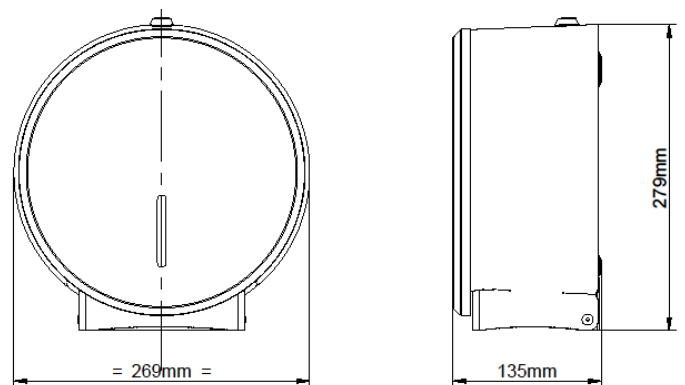

Classic Range

Jumbo Toilet Paper Dispenser - Mini

Product Code: 83700 (SS/WH)

Product Description:

- Toilet roll dispenser suitable for mini jumbo rolls
- The full back plate ensures strength and stability
- Visual inspection window easily shows the fill level of the roll for easy servicing
- Locking mechanism secures and protects the toilet rolls from pilfering
- Cover simply snap locks into place when closing
- Core diameter 45mm
- Maximum roll size 260mm, W.98mm
- Also available for Midi Jumbo Rolls

Recommended installation height:

Available finishes:

Material:	Stainless Steel / Powder Coated Steel
Dimensions:	W.269mm x H.279mm x D.135mm
Weight:	1.6kg
Packing/Carton:	1 piece
Finish:	Brushed / White Powder Coated