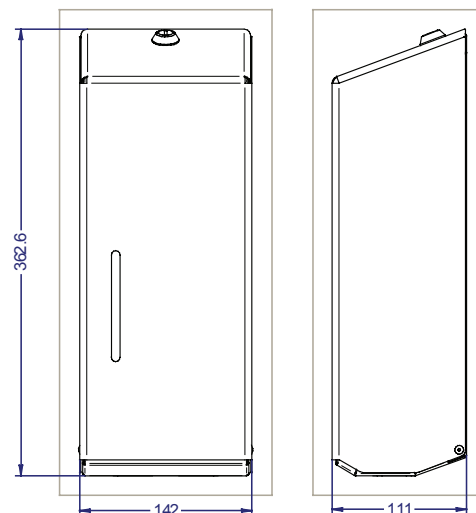

Classic Range

Multi Flat Toilet Paper Dispenser - Large

Product Code: 77615 (SS/00)

Product Description:

- Dispenser for multi flat, bulk toilet tissue
- Visual inspection window located on the front quickly shows stock level for ease of refilling
- Large unit ideal for positioning in busy washrooms
- Locking mechanism secures and protects the tissue from pilfering
- Capacity 800 sheets

Recommended installation height:

Available finishes:

Brushed
Stainless Steel

White

Material:	Stainless Steel / Powder Coated Steel
Dimensions:	W.142mm x H.363mm x D.111mm
Weight:	1.3kg
Packing/Carton:	1 piece
Finish:	Brushed / White Powder Coated