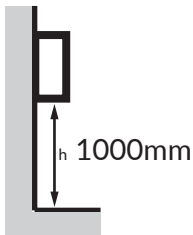

Classic Range

Multi Flat Toilet Paper Dispenser - Large

Product Code: 77615 (SS/00)

Product Description:

- Dispenser for multi flat, bulk toilet tissue
- Visual inspection window located on the front quickly shows stock level for ease of refilling
- Large unit ideal for positioning in busy washrooms
- Locking mechanism secures and protects the tissue from pilfering
- Capacity 800 sheets

Recommended installation height:

Available finishes:

Brushed
Stainless Steel

White

Material:	Stainless Steel / Powder Coated Steel
Dimensions:	W.142mm x H.363mm x D.111mm
Weight:	1.3kg
Packing/Carton:	1 piece
Finish:	Brushed / White Powder Coated