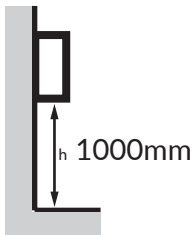

Classic Range

Multi Flat Toilet Paper Dispenser - Small

Product Code: 77119 (SS/00)

Product Description:

- Dispenser for multi flat, bulk toilet tissue
- Visual inspection window located on the side quickly shows stock level for ease of refilling
- Small unit ideal for positioning in smaller, more restricted spaces or quieter washrooms
- Locking mechanism secures and protects the tissue from pilfering
- Capacity 500 sheets

Recommended installation height:

Available finishes:

Brushed
Stainless Steel

White

Material:	Stainless Steel / Powder Coated Steel
Dimensions:	W.137mm x H.221mm x D.111mm
Weight:	0.8kg
Packing/Carton:	1 piece
Finish:	Brushed / White Powder Coated