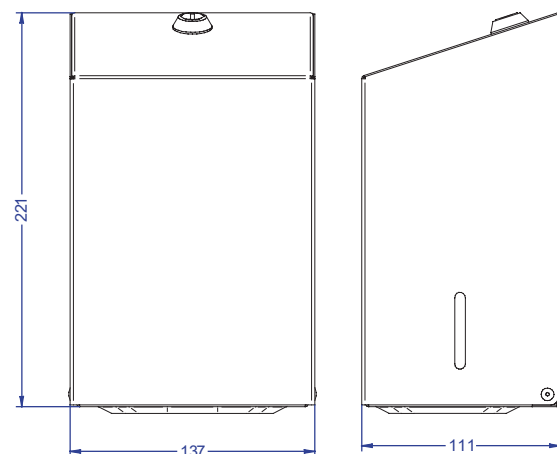

Classic Range

Multi Flat Toilet Paper Dispenser - Small

Product Code: 77119 (SS/00)

Product Description:

- Dispenser for multi flat, bulk toilet tissue
- Visual inspection window located on the side quickly shows stock level for ease of refilling
- Small unit ideal for positioning in smaller, more restricted spaces or quieter washrooms
- Locking mechanism secures and protects the tissue from pilfering
- Capacity 500 sheets

Recommended installation height:

Available finishes:

Brushed
Stainless Steel

White

Material:	Stainless Steel / Powder Coated Steel
Dimensions:	W.137mm x H.221mm x D.111mm
Weight:	0.8kg
Packing/Carton:	1 piece
Finish:	Brushed / White Powder Coated