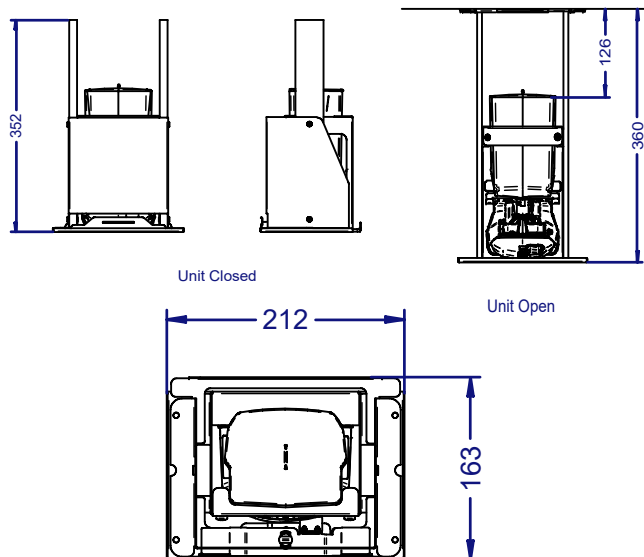

Classic Behind the Mirror Range

1L Touch Free Soap Dispenser

Product Codes: 92034SS

Product Description:

- Behind the Mirror 'slide in' Liquid Soap dispenser
- Large bulk fill 1L reservoir for your preferred choice of soap
- Infra red sensor detects palm of hand under the unit
- Fixing positions located in baseplate
- Suitable for retro upgrade
- Lockable for security and to prevent access to soap reservoir
- Fixes in line with the base of the cabinet to maintain clean lines
- Battery operated

Available finishes:

Brushed
Stainless Steel

Material:	Stainless Steel
Dimensions:	W.212mm x H.352mm x D.163mm Overall height when open: 360mm
Packing/Carton:	1 piece
Finish:	Brushed

Dudley Industries Ltd
Preston Road, Lytham St Annes, Lancashire. FY8 5AT