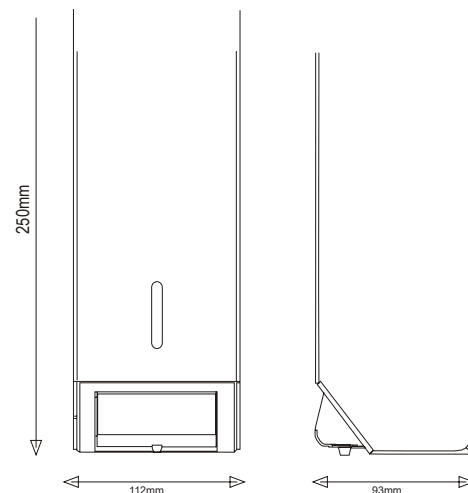

### Product Description:

- Suitable for Liquid Soap, the large 1L capacity makes this dispenser suitable for the busiest of washrooms
- Easily operated by one hand pushing the lever to dispense the soap into the hand
- Recessed locking mechanism secures and protects the soap reservoir from contamination whilst retaining the sleek styling of the dispenser
- Easy to unlock and the cover hinges forward for ease of filling

### Recommended installation height:

1050 - 1150mm from floor  
170 - 300mm from counter top

Available finishes:

<b>Material:</b>	Stainless Steel / Powder Coated Steel
<b>Dimensions:</b>	W.112mm x H.250mm x D.93mm
<b>Weight:</b>	1.2kg
<b>Packing/Carton:</b>	1 piece
<b>Finish:</b>	Brushed / White Powder Coated