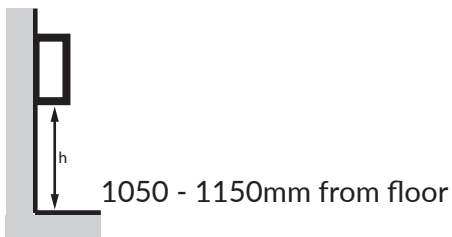

2 Roll Toilet Paper Dispenser

Product Code: 77972 (SS/WH)

Product Description:

- Suitable for two cored toilet rolls
- Ensures a spare roll is always available, which drops into place when required
- The cover hinges forward to provide easy access for servicing
- Locking mechanism secures and protects the toilet rolls from pilfering

Recommended installation height:

Available finishes:

Brushed
Stainless Steel

White

Material:	Stainless Steel
Dimensions:	W.126mm x H.330mm x D.129mm
Weight:	1.8kg
Packing/Carton:	1 piece
Finish:	Brushed / White Powder Coated