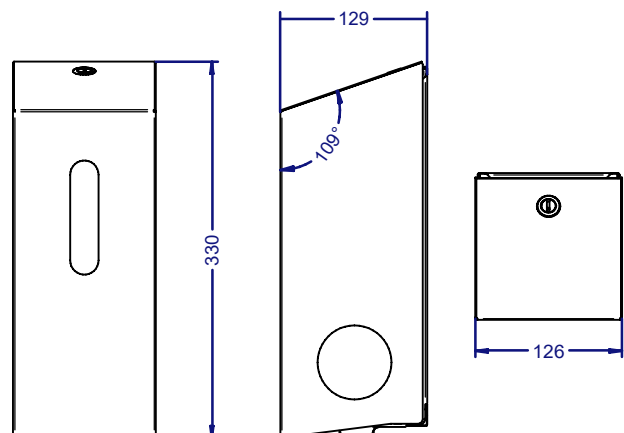

2 Roll Toilet Paper Dispenser

Product Code: 77972 (SS/WH)

Product Description:

- Suitable for two cored toilet rolls
- Ensures a spare roll is always available, which drops into place when required
- The cover hinges forward to provide easy access for servicing
- Locking mechanism secures and protects the toilet rolls from pilfering

Recommended installation height:

Available finishes:

Brushed
Stainless Steel

White

Material:	Stainless Steel
Dimensions:	W.126mm x H.330mm x D.129mm
Weight:	1.8kg
Packing/Carton:	1 piece
Finish:	Brushed / White Powder Coated