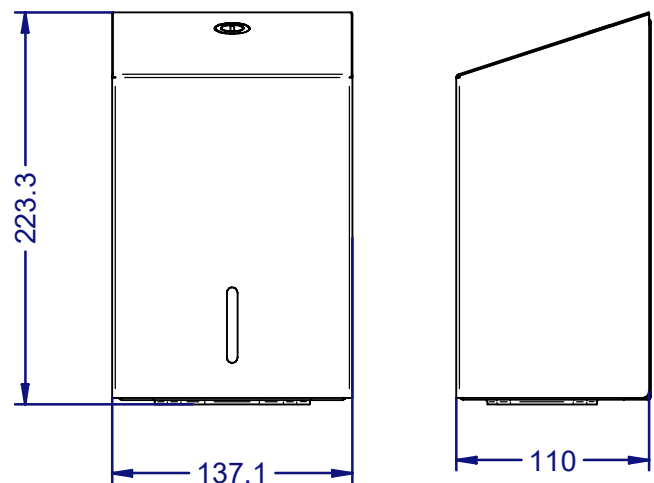

Plasma Range

Multiflat Toilet Tissue Dispenser

Product Code: 78795 (SS/WH)

Product Description:

- Stylish dispenser for bulk, flat toilet tissue.
- Recessed lock to preserve the sleek lines and style whilst protecting the contents.
- Cover hinges forward to provide easy access for refilling

Recommended installation height:

1050 - 1150mm from floor

Available finishes:

Brushed
Stainless Steel

White

Material:	Stainless Steel
Dimensions:	W.137mm x H.223mm x D.110mm
Weight:	1.5kg
Packing/Carton:	1 piece
Finish:	Brushed / White Powder Coated