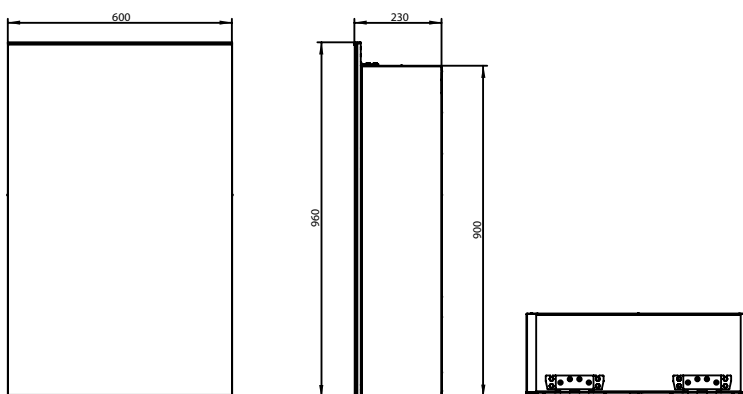

Modulo Slimline Cabinet - 600mm & 1200mm

92407BK 600mm

92406BK 1200mm

Modulo Slimline cabinet with integrated fixings for Modulo Slimline dispensers.
Available in 2 sizes.

Product Image:

Product Description:

For example:

Technical Data Sheet

Modulo Slimline Cabinet - 600mm & 1200mm

92407BK 600mm
92406BK 1200mm

Product Specification:

Material:	1.4509 Stainless Steel
Dimensions:	600mm unit: W.600mm x H.960mm x D.230mm 1200mm unit: W.1200mm x H.960mm x D.230mm
Finish:	Matte black powder coated
Weight:	600mm unit: tbc 1200mm unit: tbc
Packing/Carton:	1 piece
Warranty:	10 years

Line Drawing:

600mm Unit:

1200mm Unit:

Dudley Industries Ltd
Preston Road, Lytham St Annes, Lancashire. FY8 5AT

Tel: +44 (0) 1253 738311
Email: sales@dudleyindustries.com
Web: www.dudleyindustries.com