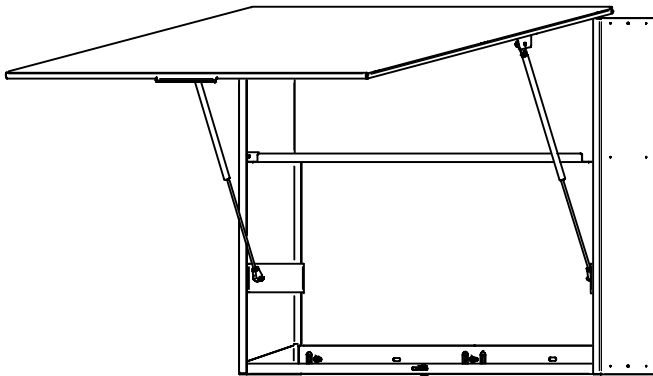

Technical Data Sheet

Modulo Slimline Behind the Mirror Hand Hygiene System Cabinet - 600mm & 1200mm

Applicable to products:

- 92407BK Modulo Slimline Cabinet - 600mm
- 92406BK Modulo Slimline Cabinet - 1200mm

Modulo Slimline Cabinet - 600mm & 1200mm

92407BK 600mm

92406BK 1200mm

Modulo Slimline cabinet with integrated fixings for Modulo Slimline dispensers.
Available in 2 sizes.

Product Image:

Product Description:

- Metal cabinet with integral fixings for Modulo Slimline Dispensers complete with mirrored door
- Available in 2 widths (600mm & 1200mm)
- Can be used individually or combined for wider installations
- Door is supported by gas struts ensuring easy opening for servicing
- A shelf incorporated into the cabinet design provides handy storage for spare consumables
- The lockable cabinet door protects the dispensers and consumables
- Easy to install using 2 wall brackets
- Designed to hold Modulo Slimline dispensers, multiple fixing locations possible within shelf
- The base plates of the dispensers sit on the shelf and are fixed into place
- Blanking plates are available separately to cover any unused positions

For example:

Technical Data Sheet

Modulo Slimline Cabinet - 600mm & 1200mm

92407BK 600mm
92406BK 1200mm

Product Specification:

Material:	1.4509 Stainless Steel
Dimensions:	600mm unit: W.600mm x H.960mm x D.230mm 1200mm unit: W.1200mm x H.960mm x D.230mm
Finish:	Matte black powder coated
Weight:	600mm unit: tbc 1200mm unit: tbc
Packing/Carton:	1 piece
Warranty:	10 years