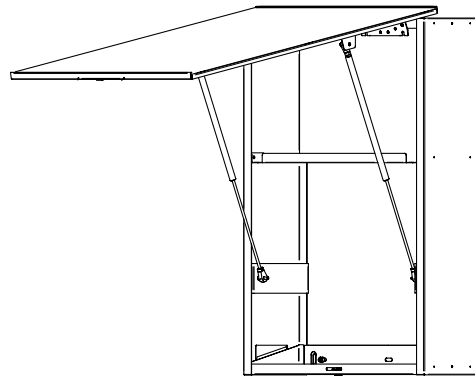

Technical Data Sheet

Modulo Slimline Behind the Mirror Hand Hygiene System Cabinet - 600mm & 1200mm

Applicable to products:

- 92407BK Modulo Slimline Cabinet - 600mm
- 92406BK Modulo Slimline Cabinet - 1200mm

Modulo Slimline Cabinet - 600mm & 1200mm

92407BK 600mm

92406BK 1200mm

Modulo Slimline cabinet with integrated fixings for Modulo Slimline dispensers.
Available in 2 sizes.

Product Image:

Product Description:

- Metal cabinet with integral fixings for Modulo Slimline Dispensers complete with mirrored door
- Available in 2 widths (600mm & 1200mm)
- Can be used individually or combined for wider installations
- Door is supported by gas struts ensuring easy opening for servicing
- A shelf incorporated into the cabinet design provides handy storage for spare consumables
- The lockable cabinet door protects the dispensers and consumables
- Easy to install using 2 wall brackets
- Designed to hold Modulo Slimline dispensers, multiple fixing locations possible within shelf
- The base plates of the dispensers sit on the shelf and are fixed into place
- Blanking plates are available separately to cover any unused positions

For example:

Technical Data Sheet

Modulo Slimline Cabinet - 600mm & 1200mm

92407BK 600mm
92406BK 1200mm

Product Specification:

Material:	1.4509 Stainless Steel
Dimensions:	600mm unit: W.600mm x H.960mm x D.230mm 1200mm unit: W.1200mm x H.960mm x D.230mm
Finish:	Matte black powder coated
Weight:	600mm unit: tbc 1200mm unit: tbc
Packing/Carton:	1 piece
Warranty:	10 years