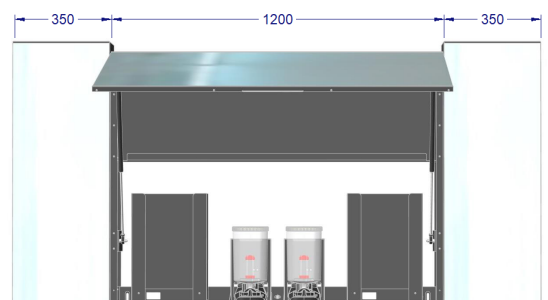

Technical Data Sheet

Modulo Slimline Behind the Mirror Hand Hygiene System Cabinet - 600mm & 1200mm

Applicable to products:

- 92407BK Modulo Slimline Cabinet - 600mm
- 92406BK Modulo Slimline Cabinet - 1200mm

Modulo Slimline Cabinet - 600mm & 1200mm

92407BK 600mm

92406BK 1200mm

Modulo Slimline cabinet with integrated fixings for Modulo Slimline dispensers.
Available in 2 sizes.

Product Image:

Product Description:

- Metal cabinet with integral fixings for Modulo Slimline Dispensers complete with mirrored door
- Available in 2 widths (600mm & 1200mm)
- Can be used individually or combined for wider installations
- Door is supported by gas struts ensuring easy opening for servicing
- A shelf incorporated into the cabinet design provides handy storage for spare consumables
- The lockable cabinet door protects the dispensers and consumables
- Easy to install using 2 wall brackets
- Designed to hold Modulo Slimline dispensers, multiple fixing locations possible within shelf
- The base plates of the dispensers sit on the shelf and are fixed into place
- Blanking plates are available separately to cover any unused positions

For example:

Technical Data Sheet

Modulo Slimline Cabinet - 600mm & 1200mm

92407BK 600mm
92406BK 1200mm

Product Specification:

Material:	1.4509 Stainless Steel
Dimensions:	600mm unit: W.600mm x H.960mm x D.230mm 1200mm unit: W.1200mm x H.960mm x D.230mm
Finish:	Matte black powder coated
Weight:	600mm unit: tbc 1200mm unit: tbc
Packing/Carton:	1 piece
Warranty:	10 years