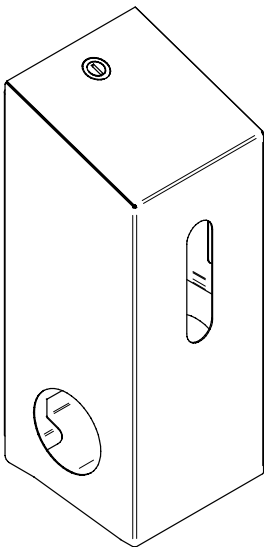

Technical Data Sheet

Plasma Range

2 Roll Toilet Paper Dispenser - Standard Rolls

Applicable to products:

77972SS	Plasma 2 Roll Toilet Paper Dispenser Brushed Stainless Steel (Standard Rolls)
77972WH	Plasma 2 Roll Toilet Paper Dispenser Soap Dispenser White (Standard Rolls)
77972BK	Plasma 2 Roll Toilet Paper Dispenser Soap Dispenser Black (Standard Rolls)

Plasma 2 Roll Toilet Paper Dispenser - Standard Rolls

77972SS Brushed Stainless Steel (Standard Rolls)

77972WH White Powder Coated (Standard Rolls)

77972BK Black Powder Coated (Standard Rolls)

Large capacity, secured toilet roll dispenser designed to accommodate 2 standard rolls of toilet paper.

Product Description:

- Suitable for 2 standard toilet rolls
- Ensures spare roll is always available for the busiest of environments
- Spare roll is stored securely helping to prevent the need to store spare rolls in the cubicle
- Recessed locking mechanism secures and protects the toilet rolls from pilfering
- Fully seam welded construction
- Cover hinges forward for ease of refilling

Product Image:

Product Specification:

Material:	Stainless Steel
Dimensions:	W.126mm x H.330mm x D.129mm
Finish:	Brushed White Powder Coat Black Powder Coat
Packing/Carton:	1 piece
Warranty:	10 Years

Available finishes: