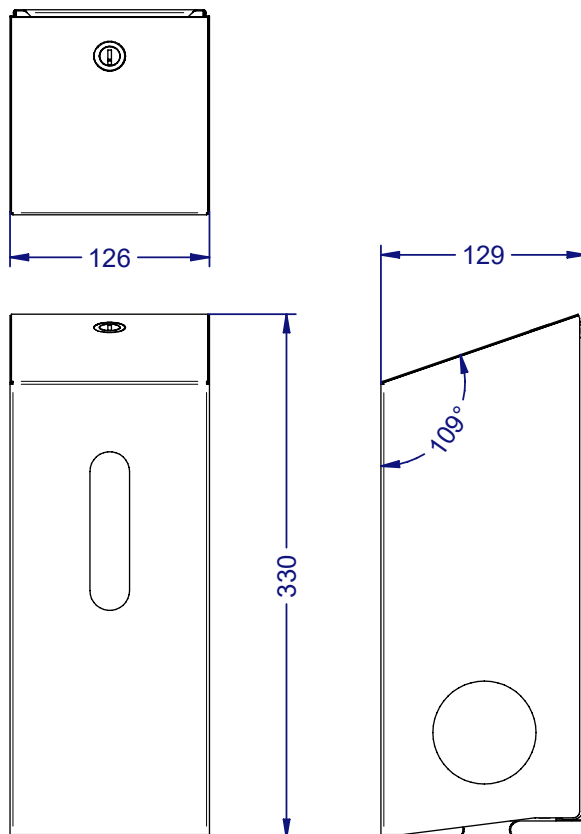

Plasma 2 Roll Toilet Paper Dispenser - Standard Rolls

77972SS Brushed Stainless Steel (Standard Rolls)

77972WH White Powder Coated (Standard Rolls)

77972BK Black Powder Coated (Standard Rolls)

Large capacity, secured toilet roll dispenser designed to accommodate 2 standard rolls of toilet paper.

Product Description:

- Suitable for 2 standard toilet rolls
- Ensures spare roll is always available for the busiest of environments
- Spare roll is stored securely helping to prevent the need to store spare rolls in the cubicle
- Recessed locking mechanism secures and protects the toilet rolls from pilfering
- Fully seam welded construction
- Cover hinges forward for ease of refilling

Product Image:

Product Specification:

Material:	Stainless Steel
Dimensions:	W.126mm x H.330mm x D.129mm
Finish:	Brushed White Powder Coat Black Powder Coat
Packing/Carton:	1 piece
Warranty:	10 Years

Available finishes:

Line Drawing:

Recommended Installation Height:

Available for specification at:

Floor to base:
General Washroom 780 - 1000 mm
Accessible Washroom: 780 - 1000mm

Dudley Industries Ltd
Preston Road, Lytham St Annes, Lancashire. FY8 5AT