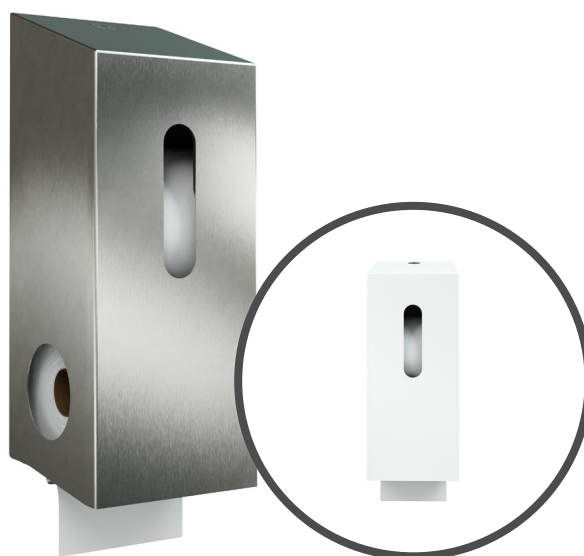

Technical Data Sheet

Plasma Range

2 Roll Toilet Paper Dispenser - Standard Rolls

Applicable to products:

77972SS	Plasma 2 Roll Toilet Paper Dispenser Brushed Stainless Steel (Standard Rolls)
77972WH	Plasma 2 Roll Toilet Paper Dispenser Soap Dispenser White (Standard Rolls)
77972BK	Plasma 2 Roll Toilet Paper Dispenser Soap Dispenser Black (Standard Rolls)

Plasma 2 Roll Toilet Paper Dispenser - Standard Rolls

77972SS Brushed Stainless Steel (Standard Rolls)

77972WH White Powder Coated (Standard Rolls)

77972BK Black Powder Coated (Standard Rolls)

Large capacity, secured toilet roll dispenser designed to accommodate 2 standard rolls of toilet paper.

Product Description:

- Suitable for 2 standard toilet rolls
- Ensures spare roll is always available for the busiest of environments
- Spare roll is stored securely helping to prevent the need to store spare rolls in the cubicle
- Recessed locking mechanism secures and protects the toilet rolls from pilfering
- Fully seam welded construction
- Cover hinges forward for ease of refilling

Product Image:

Product Specification:

Material:	Stainless Steel
Dimensions:	W.126mm x H.330mm x D.129mm
Finish:	Brushed White Powder Coat Black Powder Coat
Packing/Carton:	1 piece
Warranty:	10 Years

Available finishes: