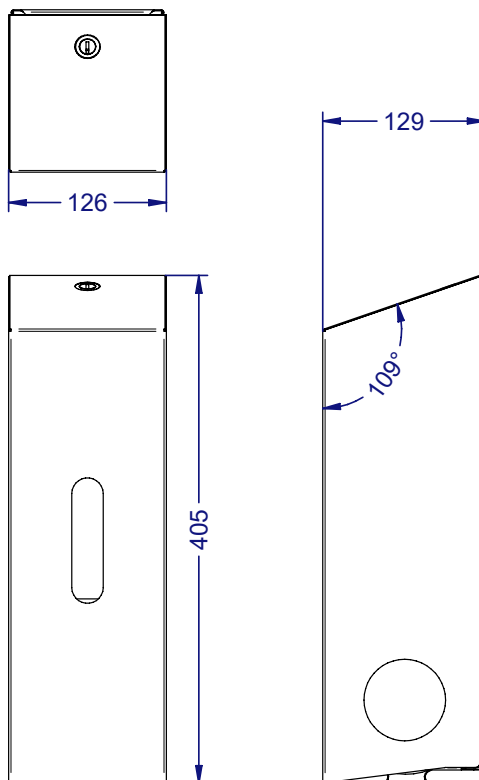

Product Image:

Product Specification:

Material:	Stainless Steel
Dimensions:	W.126mm x H405mm x D.129mm
Finish:	Brushed White Powder Coat Black Powder Coat
Packing/Carton:	1 piece
Warranty:	10 Years

Available finishes:

Line Drawing:

Recommended Installation Height:

Available for specification at:

Floor to base:
General Washroom 780 - 1000 mm
Accessible Washroom: 780 - 1000mm

Dudley Industries Ltd
Preston Road, Lytham St Annes, Lancashire. FY8 5AT