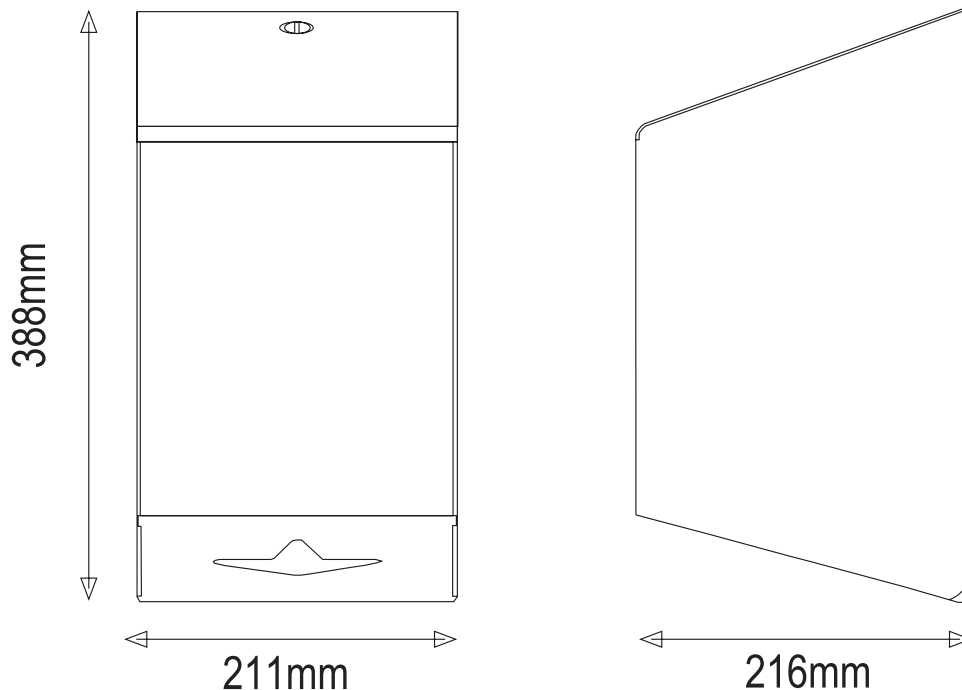

Product Image:

Product Specification:

Material:	Stainless Steel
Dimensions:	W. 211mm x H. 388mm x D. 216mm
Finish:	Brushed White Powder Coat Black Powder Coat
Packing/Carton:	1 piece
Warranty:	10 Years

Available finishes:

Technical Data Sheet

Plasma Centrefeed Paper Towel Dispenser

- 78037SS Brushed Stainless Steel
- 78037WH White Powder Coated
- 78037BK Black Powder Coated

Line Drawing:

Recommended Installation Height:

Available for specification at: