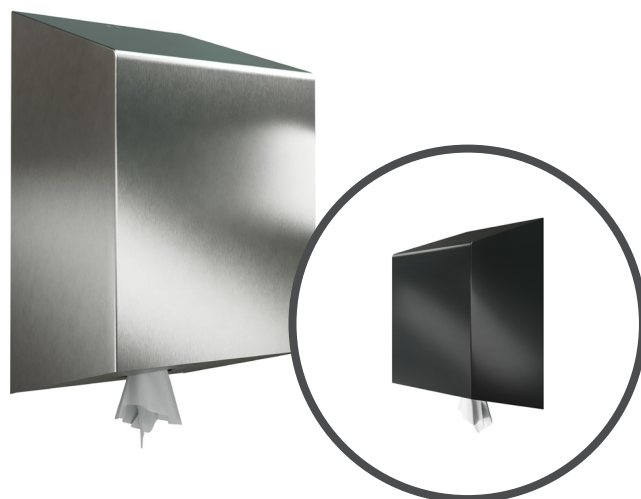

Technical Data Sheet

Plasma Centrefeed Paper Towel Dispenser

78037SS Brushed Stainless Steel

78037WH White Powder Coated

78037BK Black Powder Coated

Stylish, fully seam welded, wall mounted dispenser for centrefeed paper towel rolls.

Product Description:

- Ideal for perforated and non-perforated centrefeed paper towels
- Ideal for positioning in locations with heavy footfall and usage but without compromising on style
- Recessed locking mechanism secures and protects the paper towel from pilfering
- Full seam welded construction

Product Image: