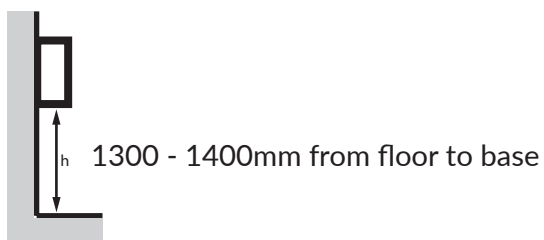

Technical Data Sheet

Plasma Centrefeed Paper Towel Dispenser

- 78037SS Brushed Stainless Steel
- 78037WH White Powder Coated
- 78037BK Black Powder Coated

Line Drawing:

Recommended Installation Height:

Available for specification at: