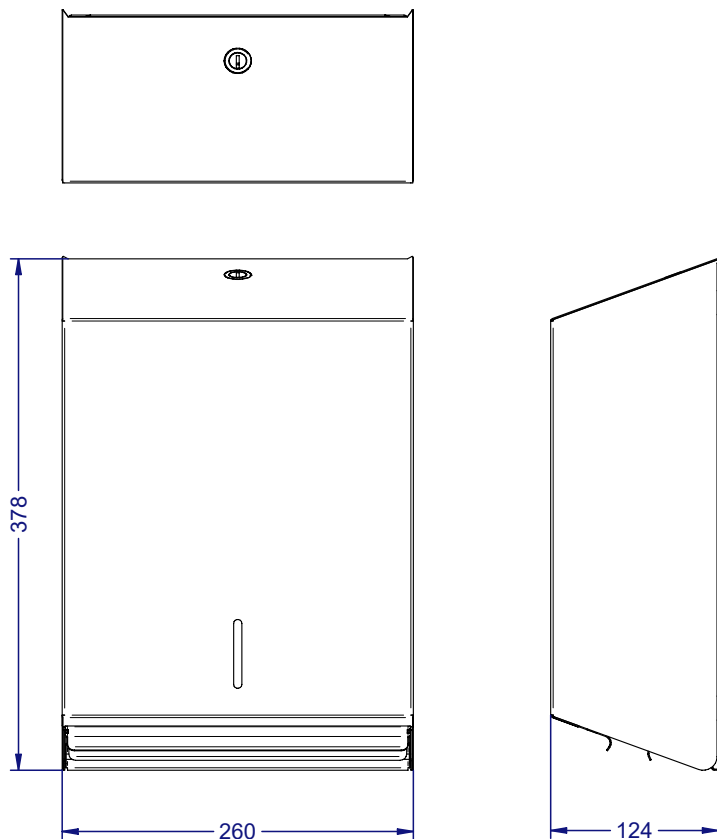

#### Product Description:

- Ideal for C-fold or multi-fold interleaved paper towels
- Visual inspection window located on the front quickly shows stock level for ease of servicing
- Large size ideal for positioning in locations with heavy footfall and usage
- Recessed locking mechanism secures and protects the paper towel from pilfering
- Full seam welded construction
- Capacity 750 sheets

#### Product Specification:

<b>Material:</b>	Stainless Steel
<b>Dimensions:</b>	W. 260mm x H. 378mm x D. 124mm
<b>Finish:</b>	Brushed White Powder Coat Black Powder Coat
<b>Packing/Carton:</b>	1 piece
<b>Warranty:</b>	10 Years

## Plasma Paper Towel Dispenser - Large

78805SS Brushed Stainless Steel

78805WH White Powder Coat

78805BK Black Powder Coat

Line Drawing:

Recommended Installation Height:

Available for specification at:

Floor to base:  
General Washroom 1300 - 1400mm  
Accessible Washroom: 780 - 1000mm  
Above counter top: 300mm