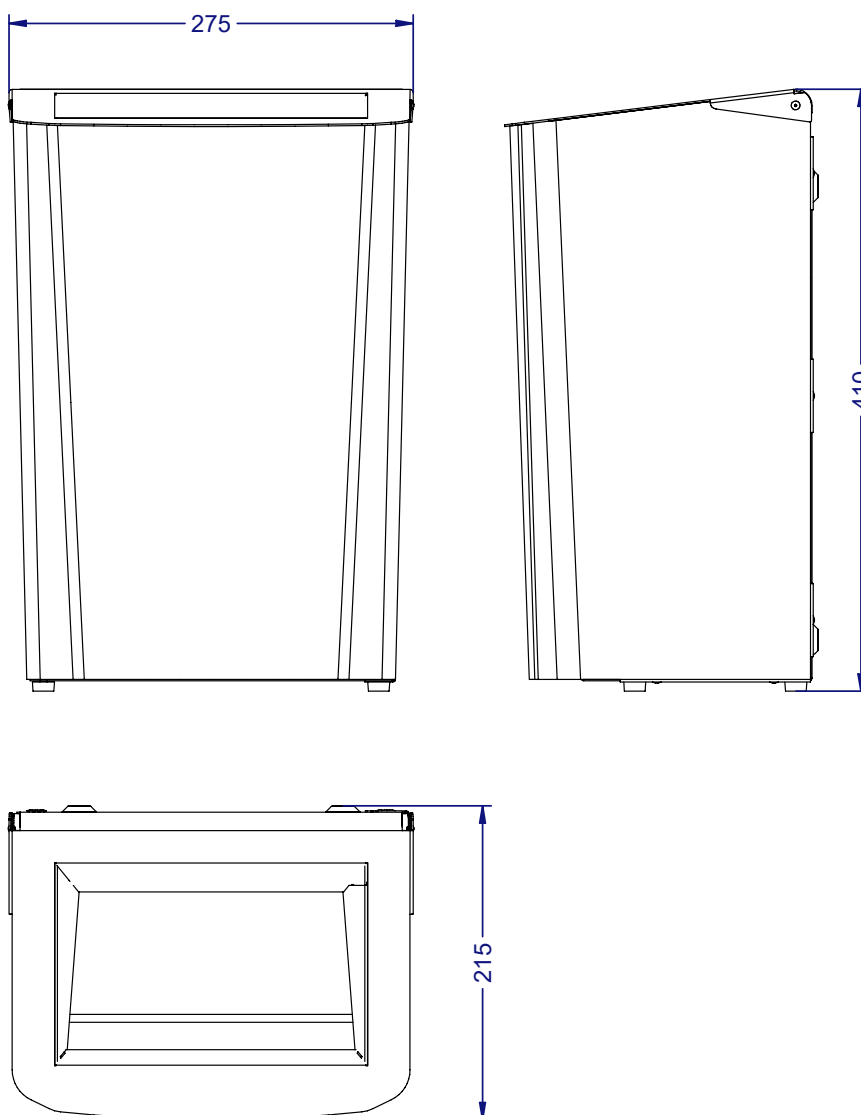

- Compact 14L capacity with open top lid providing easy disposal of paper towels.
- Can be both free standing or wall mounted for added security.
- Innovative coating helps prevent fingerprint marks to keep unit looking its best.
- Contains a white plastic liner to collect waste directly or to act as a bag holder.

77004CB Lacquered Finish

77004SS Brushed Finish

Product Specification:

Material:	Stainless Steel
Dimensions:	W.275mm x H.410mm x D.215mm
Finish:	Brushed with clear lacquer / Brushed
Warranty:	10 years

General Assembly: