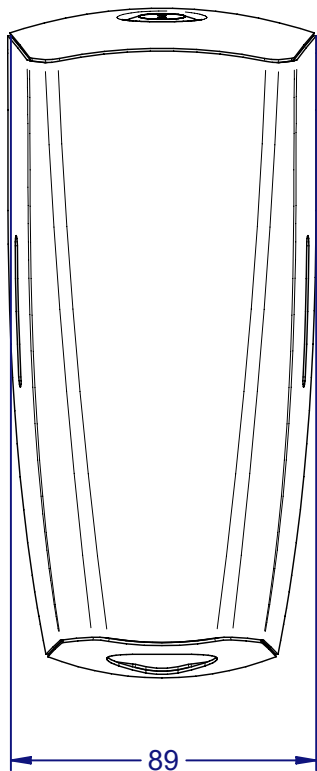

Technical Data Sheet

Platinum Range 375ml Foam Soap Dispenser

Applicable to products:

50006CB Platinum 375ml Foam Soap Dispenser Cartridge Fill

Platinum Soap Dispenser with a 375ml capacity, providing a compact design tailored for washrooms with limited space.

Product Image:

Product Description:

- Compact design suitable for 375ml foam soap cartridges; it dispenses a generous 600 shots of soap.
- Easily operated by one hand pushing the cover to dispense the soap into the hand.
- Recessed two-pin, locking mechanism secures and protects refill from pilfering and contamination.
- Easy to unlock and the cover hinges forward for ease of filling.
- Cover simply snap locks into place when closing.
- Innovative coating helps prevent fingerprint marks to keep dispensers looking their best.
- Easy to wipe clean.
- Viewing windows allow for easy consumable level check.

Soap Cartridge Refill:

50086NF - Foam Soap Cartridge - Natural Fresh (12 x 375ml)

Available Finishes:

Brushed with clear lacquer

Available for specification at:

Technical Data Sheet

Platinum 375ml Foam Soap Dispenser 50006CB Cartridge Fill

Product Specification:

Material:	Stainless Steel
Dimensions:	W.89mm x H.194mm x D.88mm
Finish:	Brushed with clear lacquer
Weight:	0.6kg
Warranty:	10 years

Line Drawing:

Fixing Holes:

Dudley Industries Ltd
Preston Road, Lytham St Annes, Lancashire. FY8 5AT