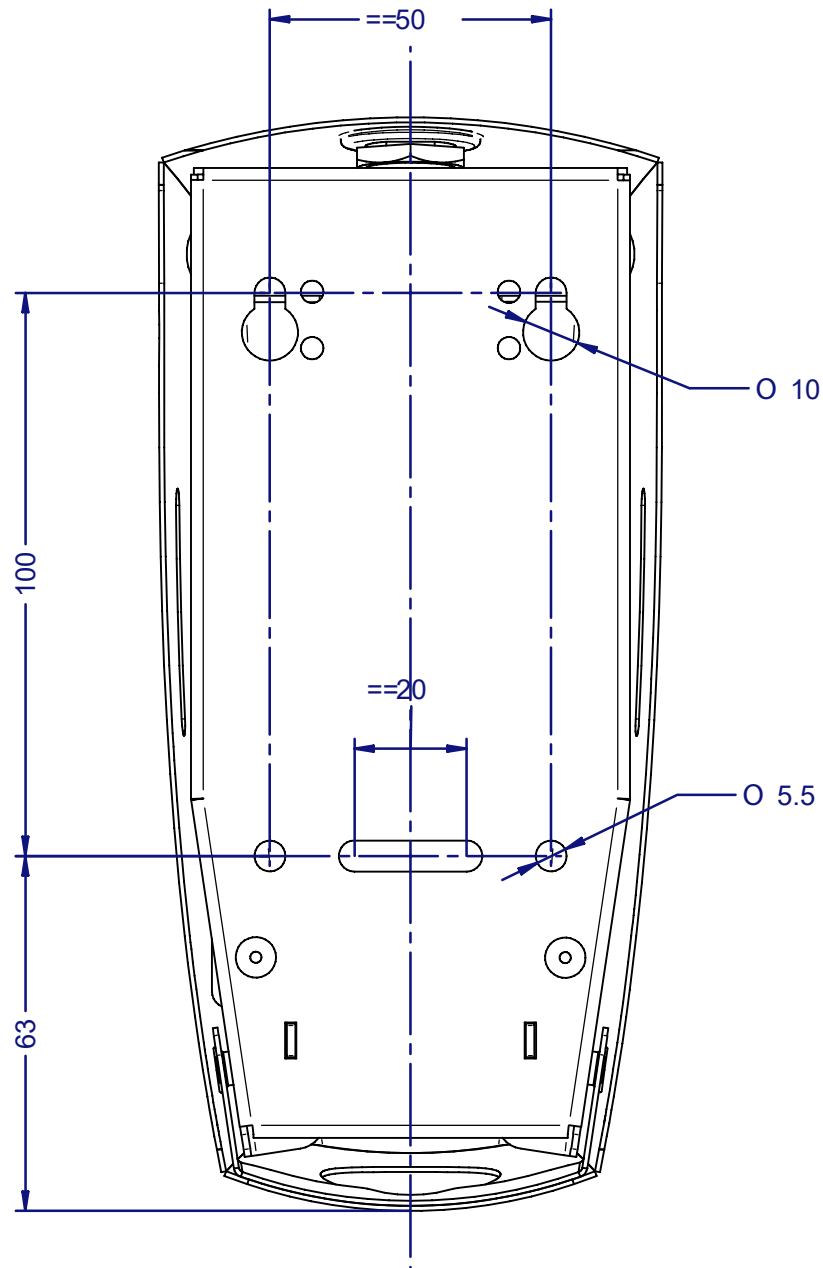

Technical Data Sheet

Platinum Range 375ml Foam Soap Dispenser

Applicable to products:

50006CB Platinum 375ml Foam Soap Dispenser Cartridge Fill

Platinum Soap Dispenser with a 375ml capacity, providing a compact design tailored for washrooms with limited space.

Product Image:

Product Description:

- Compact design suitable for 375ml foam soap cartridges; it dispenses a generous 600 shots of soap.
- Easily operated by one hand pushing the cover to dispense the soap into the hand.
- Recessed two-pin, locking mechanism secures and protects refill from pilfering and contamination.
- Easy to unlock and the cover hinges forward for ease of filling.
- Cover simply snap locks into place when closing.
- Innovative coating helps prevent fingerprint marks to keep dispensers looking their best.
- Easy to wipe clean.
- Viewing windows allow for easy consumable level check.

Soap Cartridge Refill:

50086NF - Foam Soap Cartridge - Natural Fresh (12 x 375ml)

Available Finishes:

Brushed with clear lacquer

Available for specification at:

Technical Data Sheet

Platinum 375ml Foam Soap Dispenser 50006CB Cartridge Fill

Product Specification:

Material:	Stainless Steel
Dimensions:	W.89mm x H.194mm x D.88mm
Finish:	Brushed with clear lacquer
Weight:	0.6kg
Warranty:	10 years

Line Drawing:

Fixing Holes:

Dudley Industries Ltd
Preston Road, Lytham St Annes, Lancashire. FY8 5AT