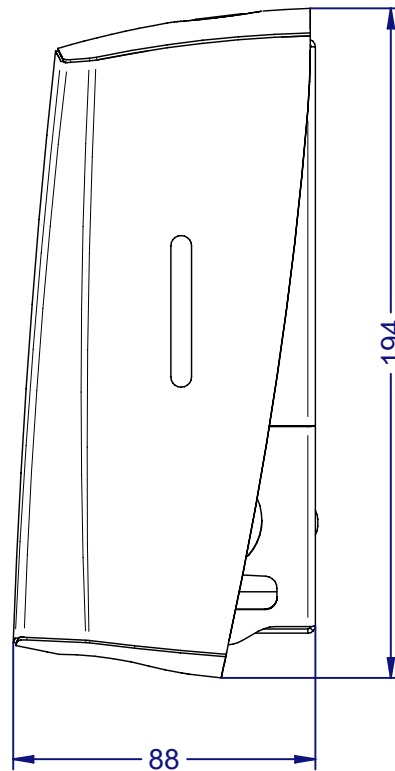

Technical Data Sheet

Platinum Range 375ml Foam Soap Dispenser

Applicable to products:

50006CB Platinum 375ml Foam Soap Dispenser Cartridge Fill

Platinum Soap Dispenser with a 375ml capacity, providing a compact design tailored for washrooms with limited space.

Product Image:

Product Description:

- Compact design suitable for 375ml foam soap cartridges; it dispenses a generous 600 shots of soap.
- Easily operated by one hand pushing the cover to dispense the soap into the hand.
- Recessed two-pin, locking mechanism secures and protects refill from pilfering and contamination.
- Easy to unlock and the cover hinges forward for ease of filling.
- Cover simply snap locks into place when closing.
- Innovative coating helps prevent fingerprint marks to keep dispensers looking their best.
- Easy to wipe clean.
- Viewing windows allow for easy consumable level check.

Soap Cartridge Refill:

50086NF - Foam Soap Cartridge - Natural Fresh (12 x 375ml)

Available Finishes:

Brushed with clear lacquer

Available for specification at:

Technical Data Sheet

Platinum 375ml Foam Soap Dispenser 50006CB Cartridge Fill

Product Specification:

Material:	Stainless Steel
Dimensions:	W.89mm x H.194mm x D.88mm
Finish:	Brushed with clear lacquer
Weight:	0.6kg
Warranty:	10 years

Line Drawing:

Fixing Holes:

Dudley Industries Ltd
Preston Road, Lytham St Annes, Lancashire. FY8 5AT