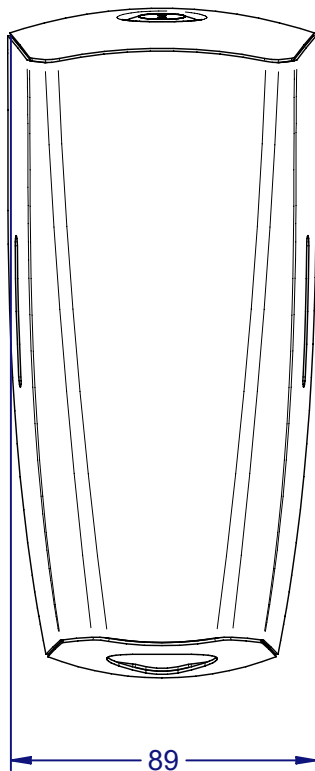

Technical Data Sheet

Platinum Range 375ml Toilet Seat Cleaner Dispenser

Applicable to products:

50008CB Platinum 375ml Toilet Seat Cleaner Dispenser Cartridge Fill

This dispenser is designed to efficiently help washroom visitors sanitise toilet seats, ensuring a pristine cubicle and promoting enhanced cleanliness for users.

Product Image:

Product Description:

- For increased washroom hygiene.
- Push operated spray formulation. Spray onto toilet tissue to wipe the seat and flush handle.
- Viewing window provides a quick and easy check on consumable level.
- Recessed two-pin, locking mechanism secures and protects refill from pilfering and contamination.
- Innovative coating helps prevent fingerprint marks to keep dispensers looking their best.
- Easy to unlock and the cover hinges forward for ease of filling.
- Cover simply snap locks into place when closing.
- Easy to wipe clean.

Cartridge Refill:

5008800 - Toilet Seat Cleaner (12 x 375ml)

Available Finishes:

Brushed with clear lacquer

Technical Data Sheet

Platinum 375ml Toilet Seat Cleaner Dispenser 50008CB Cartridge Fill

Product Specification:

Material:	Stainless Steel
Dimensions:	W.89mm x H.194mm x D.88mm
Finish:	Brushed with clear lacquer
Weight:	0.6kg
Warranty:	10 years

Line Drawing:

Fixing Holes:

Dudley Industries Ltd
Preston Road, Lytham St Annes, Lancashire. FY8 5AT