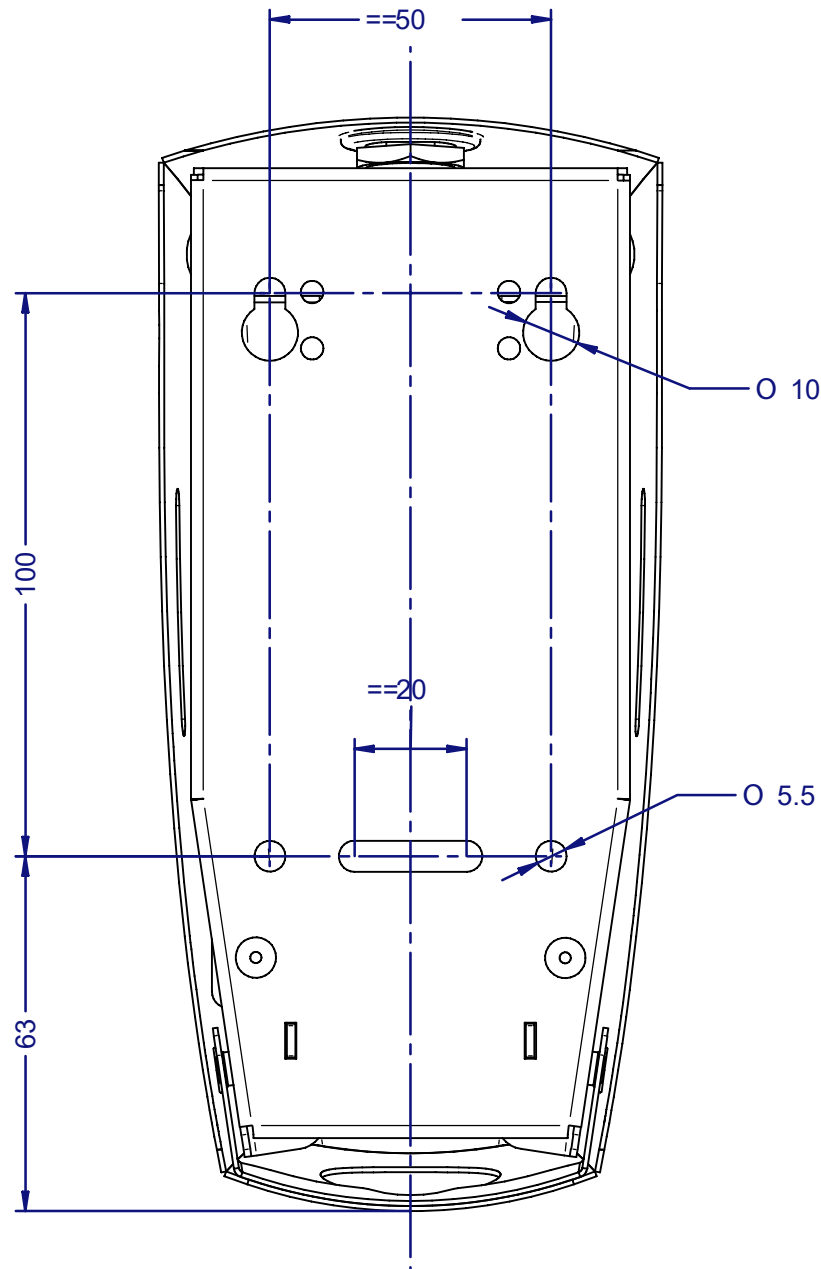

Product Image:

Product Description:

- For increased washroom hygiene.
- Push operated spray formulation. Spray onto toilet tissue to wipe the seat and flush handle.
- Viewing window provides a quick and easy check on consumable level.
- Recessed two-pin, locking mechanism secures and protects refill from pilfering and contamination.
- Innovative coating helps prevent fingerprint marks to keep dispensers looking their best.
- Easy to unlock and the cover hinges forward for ease of filling.
- Cover simply snap locks into place when closing.
- Easy to wipe clean.

Material:	Stainless Steel
Dimensions:	W.89mm x H.194mm x D.88mm
Finish:	Brushed with clear lacquer
Weight:	0.6kg
Warranty:	10 years

Line Drawing:

Fixing Holes:

Dudley Industries Ltd
Preston Road, Lytham St Annes, Lancashire. FY8 5AT