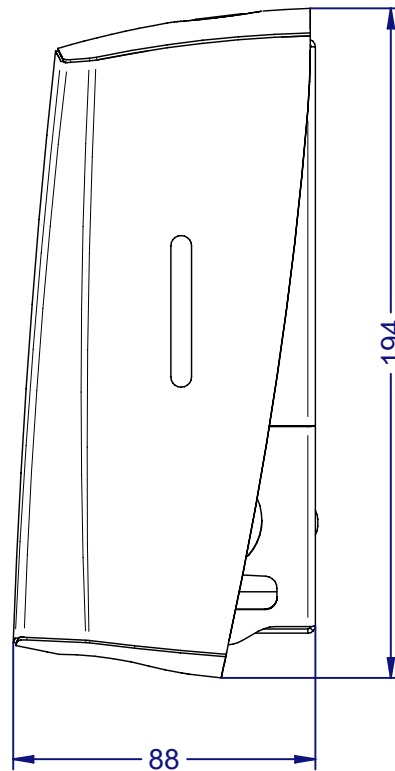

Product Image:

Product Description:

- For increased washroom hygiene.
- Push operated spray formulation. Spray onto toilet tissue to wipe the seat and flush handle.
- Viewing window provides a quick and easy check on consumable level.
- Recessed two-pin, locking mechanism secures and protects refill from pilfering and contamination.
- Innovative coating helps prevent fingerprint marks to keep dispensers looking their best.
- Easy to unlock and the cover hinges forward for ease of filling.
- Cover simply snap locks into place when closing.
- Easy to wipe clean.

Material:	Stainless Steel
Dimensions:	W.89mm x H.194mm x D.88mm
Finish:	Brushed with clear lacquer
Weight:	0.6kg
Warranty:	10 years

Line Drawing:

Fixing Holes:

Dudley Industries Ltd
Preston Road, Lytham St Annes, Lancashire. FY8 5AT