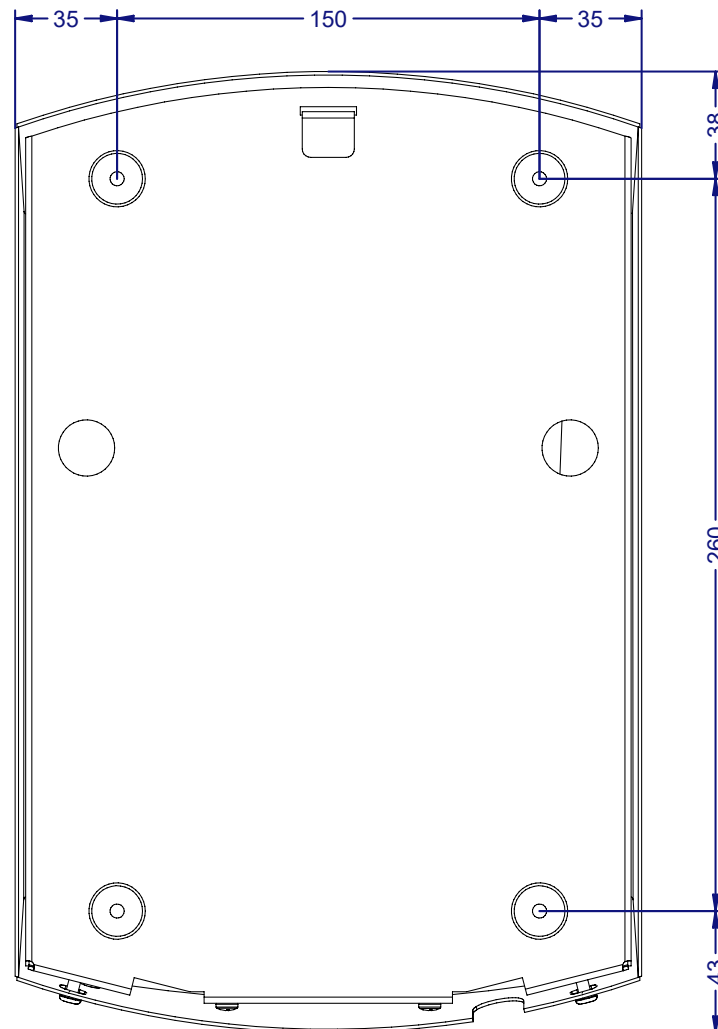

Fixing Holes: