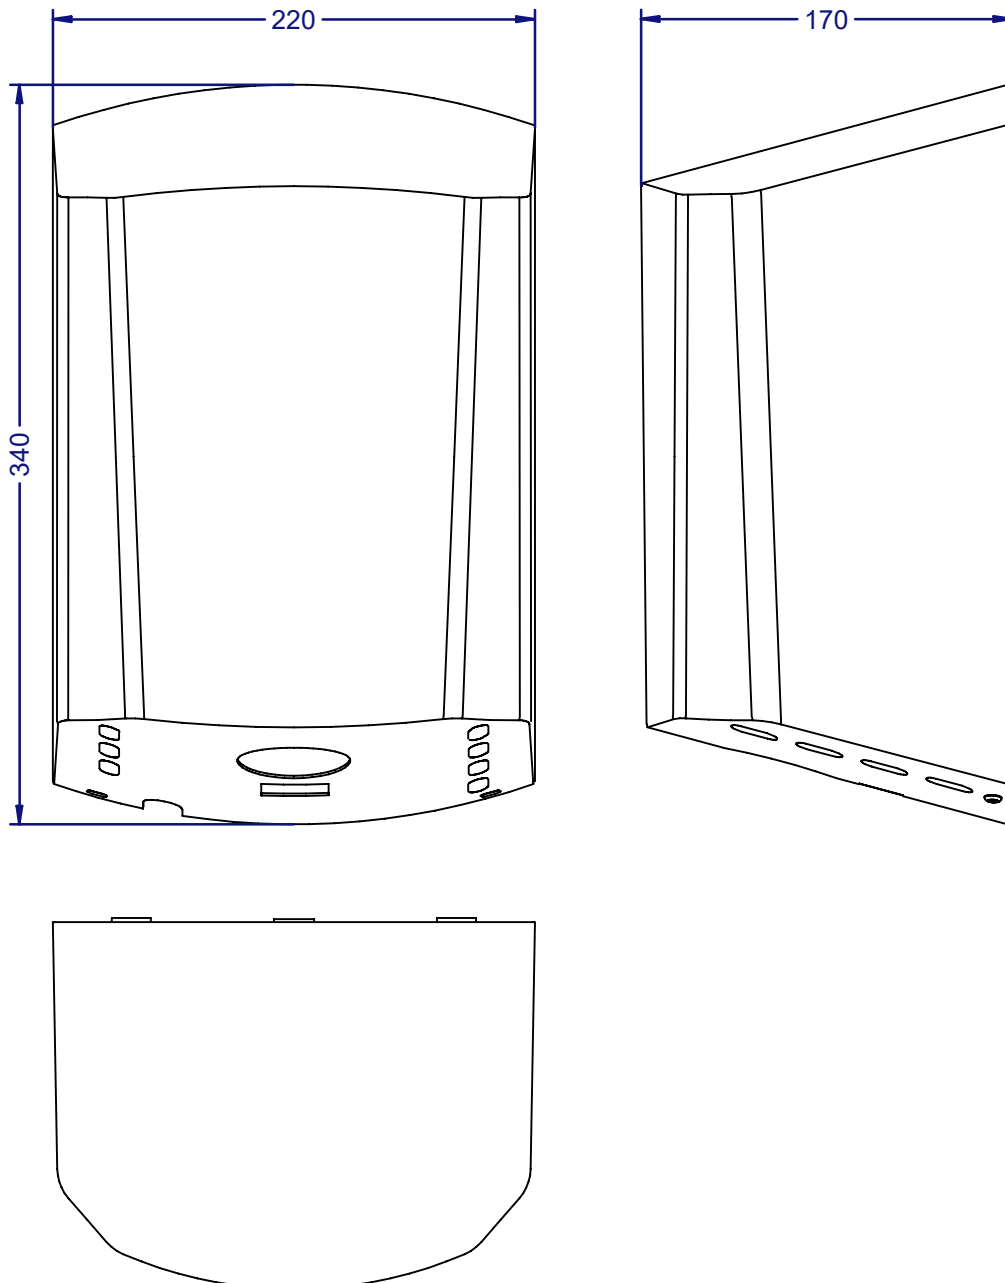

Technical Data Sheet

Platinum Hand Dryer 38155CB

Product Specification:

Material:	Stainless Steel	Sensor Range:	100mm (directly under outlet)
Dimensions:	W.220mm x H.340mm x D.170mm	Air Velocity:	191 - 325 Km/h
Weight:	7.14kg	Noise Level:	67-74 dBA (at 2m)
Electrical Supply:	220/240v 50/60Hz	Finish:	Brushed with Clear Lacquer
Motor Power:	420 - 1,100W	Warranty:	3 years

General Assembly: