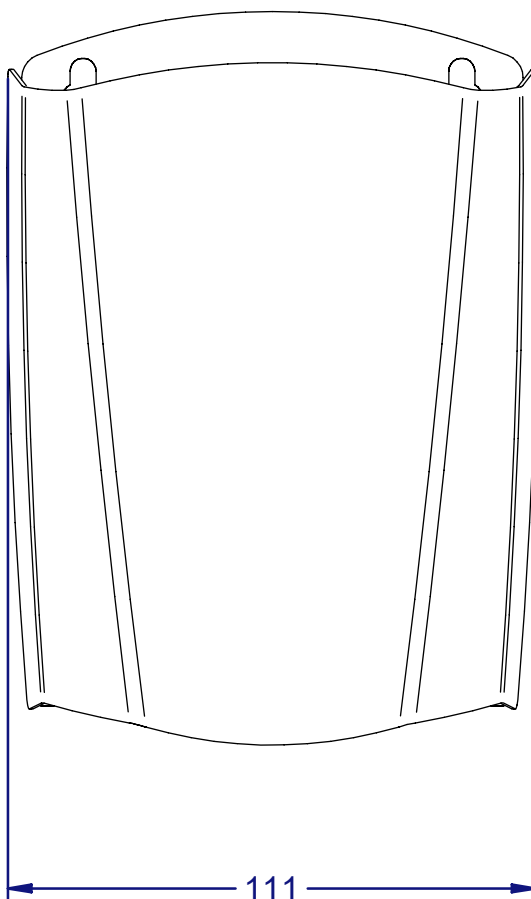

Technical Data Sheet

Platinum Sanitary Bag Holder 77021CB

Product Specification:

Material:	Stainless Steel
Dimensions:	W.111mm x H.155mm x D.48mm
Weight:	0.27kg
Finish:	Brushed with Clear Lacquer

General Assembly: