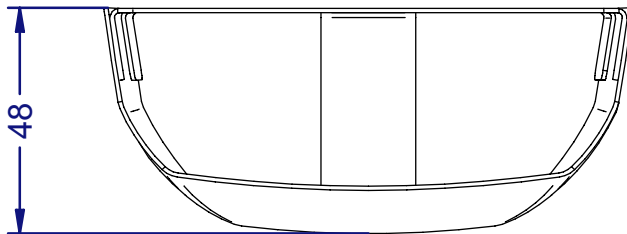

Technical Data Sheet

Platinum Sanitary Bag Holder 77021CB

Product Specification:

Material:	Stainless Steel
Dimensions:	W.111mm x H.155mm x D.48mm
Weight:	0.27kg
Finish:	Brushed with Clear Lacquer

General Assembly: