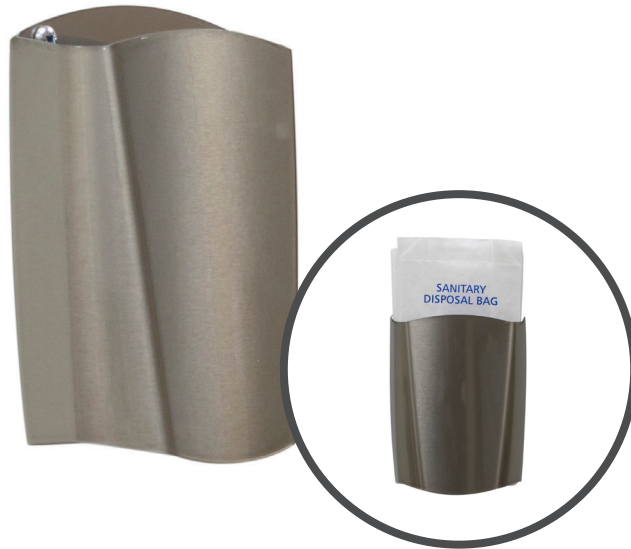

Technical Data Sheet

Platinum Range Sanitary Bag Holder

Applicable to products:

77021CB Platinum Sanitary Bag Holder

Sanitary disposal bags help contain waste and keep sanitary bins clean in between services.

Product Image:

Product Description:

- The holder presents bags in a handy and neat manner.
- Supports your washroom aesthetics.
- Innovative coating helps prevent fingerprint marks to keep dispensers looking their best.

Available Finishes:

Brushed with clear lacquer

Available for specification at:

Technical Data Sheet

Platinum Sanitary Bag Holder 77021CB

Product Specification:

Material:	Stainless Steel
Dimensions:	W.111mm x H.155mm x D.48mm
Weight:	0.27kg
Finish:	Brushed with Clear Lacquer