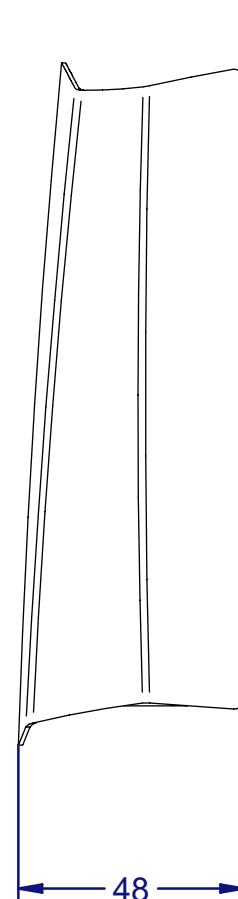

Technical Data Sheet

Platinum Sanitary Bag Holder 77021CB

Product Specification:

Material:	Stainless Steel
Dimensions:	W.111mm x H.155mm x D.48mm
Weight:	0.27kg
Finish:	Brushed with Clear Lacquer

General Assembly: