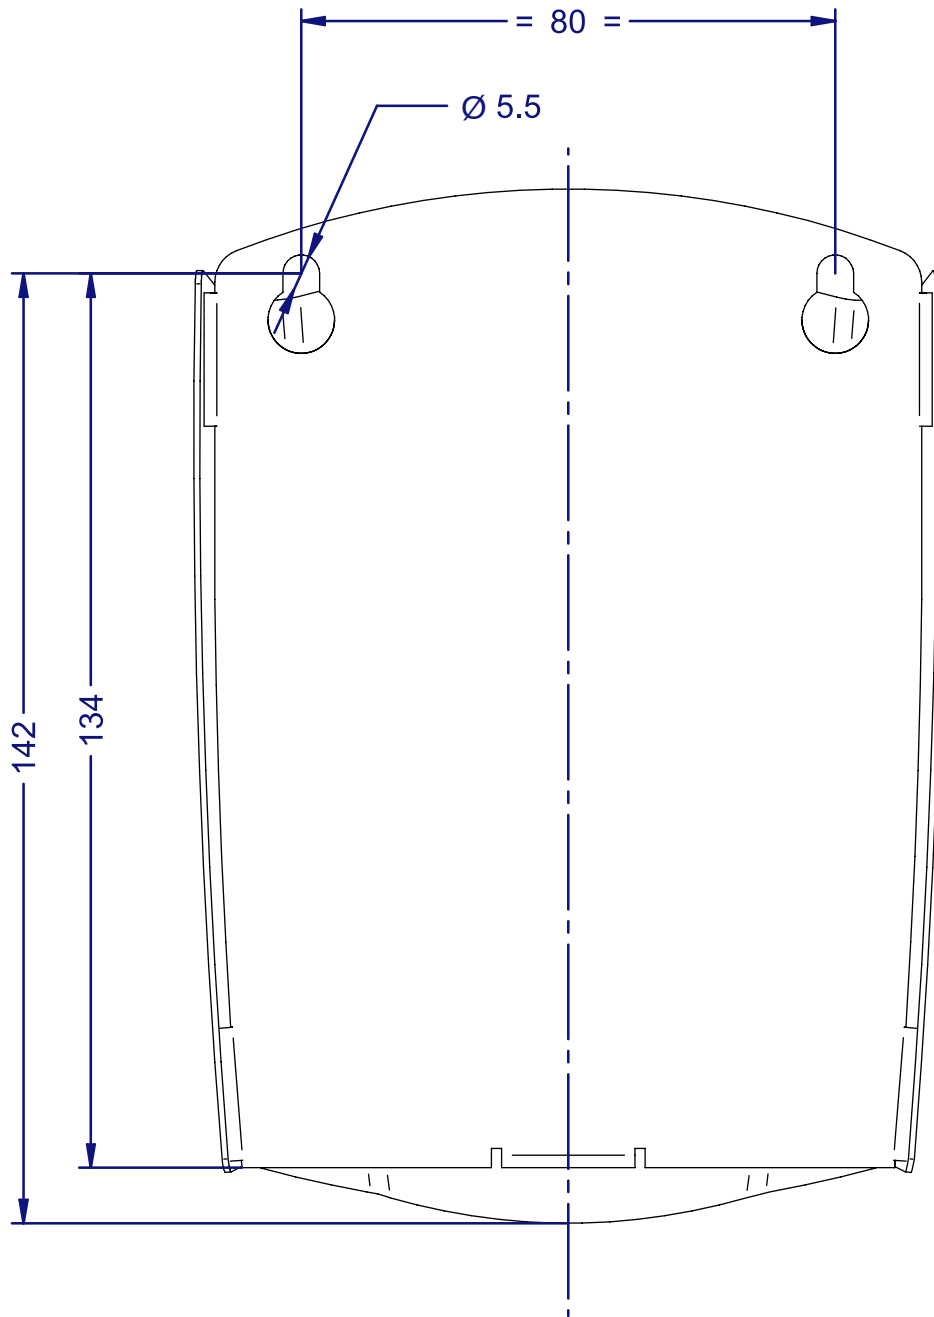

Fixing Holes:

Dudley Industries Ltd
Preston Road, Lytham St Annes, Lancashire. FY8 5AT

Tel: +44 (0) 1253 738311
Email: sales@dudleyindustries.com
Web: www.dudleyindustries.com