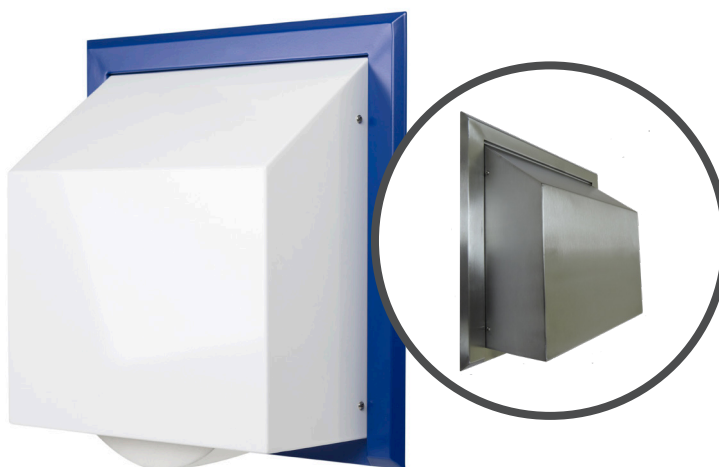

Technical Data Sheet

Safeguard Anti-Ligature Jumbo Toilet Paper Dispenser

Applicable to products:

89424WB Safeguard Anti-Ligature Jumbo Toilet Paper Dispenser White Dispenser / Blue Wall Plate
89424SS Safeguard Anti-Ligature Jumbo Toilet Paper Dispenser Stainless Steel

Safeguard Anti-Ligature Jumbo Toilet Paper Dispenser

89424WB White Dispenser / Blue Wall Plate

89424SS Stainless Steel

Jumbo toilet paper dispenser designed to help reduce the potential for self harm.

Product Image:

Product Description:

- Jumbo toilet roll dispenser
- Contemporary angular design reduces the potential to attach a ligature for the purposes of self-harm
- Dispenser fits securely into the recess provided by the wall plate, further preventing the potential for ligature points in high risk areas
- Easy for staff to refill
- Manufactured from high grade stainless steel for robustness and durability
- Finished with an attractive brushed steel surface or powder coated

Technical Data Sheet

Safeguard Anti-Ligature Jumbo Toilet Paper Dispenser

89424WB White Dispenser / Blue Wall Plate

89424SS Stainless Steel

Product Specification:

| | |
|-------------------------------|------------------------------------|
| Material: | Stainless Steel |
| Dispenser Dimensions: | W.325mm x H.334mm x D.138mm |
| Wall Plate Dimensions: | W.400mm x H.398mm x D.10mm |
| Complete Dimensions: | W.400mm x H.398mm x D.140mm |
| Finish: | Brushed or White / Blue Power Coat |
| Packing/Carton: | 1 piece |
| Warranty: | 10 years |