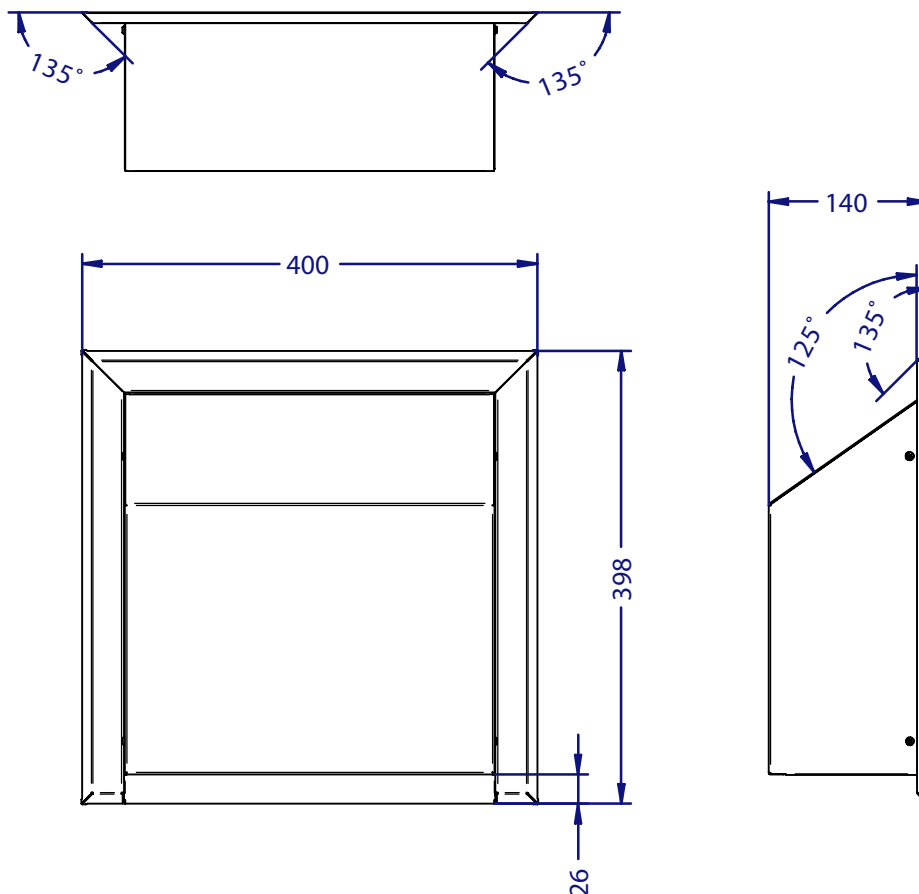

Technical Data Sheet

Safeguard Anti-Ligature Jumbo Toilet Paper Dispenser

89424WB White Dispenser / Blue Wall Plate

89424SS Stainless Steel

Product Specification:

Material:	Stainless Steel
Dispenser Dimensions:	W.325mm x H.334mm x D.138mm
Wall Plate Dimensions:	W.400mm x H.398mm x D.10mm
Complete Dimensions:	W.400mm x H.398mm x D.140mm
Finish:	Brushed or White / Blue Power Coat
Packing/Carton:	1 piece
Warranty:	10 years

Line Drawing: