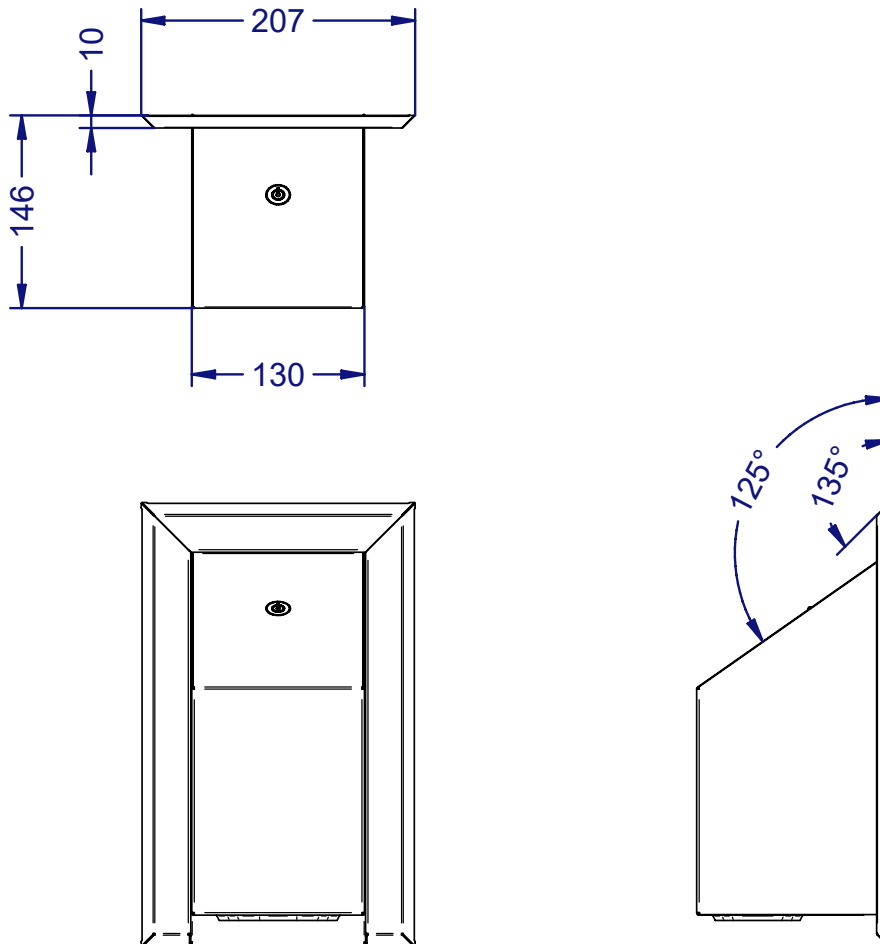

Technical Data Sheet

Safeguard Anti-Ligature Multi-flat Dispenser

78842WB White Dispenser / Blue Wall Plate

78842SS Stainless Steel

Product Specification:

Material:	Stainless Steel
Dispenser Dimensions:	W.130mm x H.276mm x D.144mm
Wall Plate Dimensions:	W.206mm x H.335mm x D.10mm
Complete Dimensions:	W.206mm x H.335mm x D.146mm
Internal Dimensions for paper:	W.120mm x H.170mm x D.140mm
Finish:	Brushed or White / Blue Power Coat
Packing/Carton:	1 piece
Warranty:	10 years

Line Drawing: