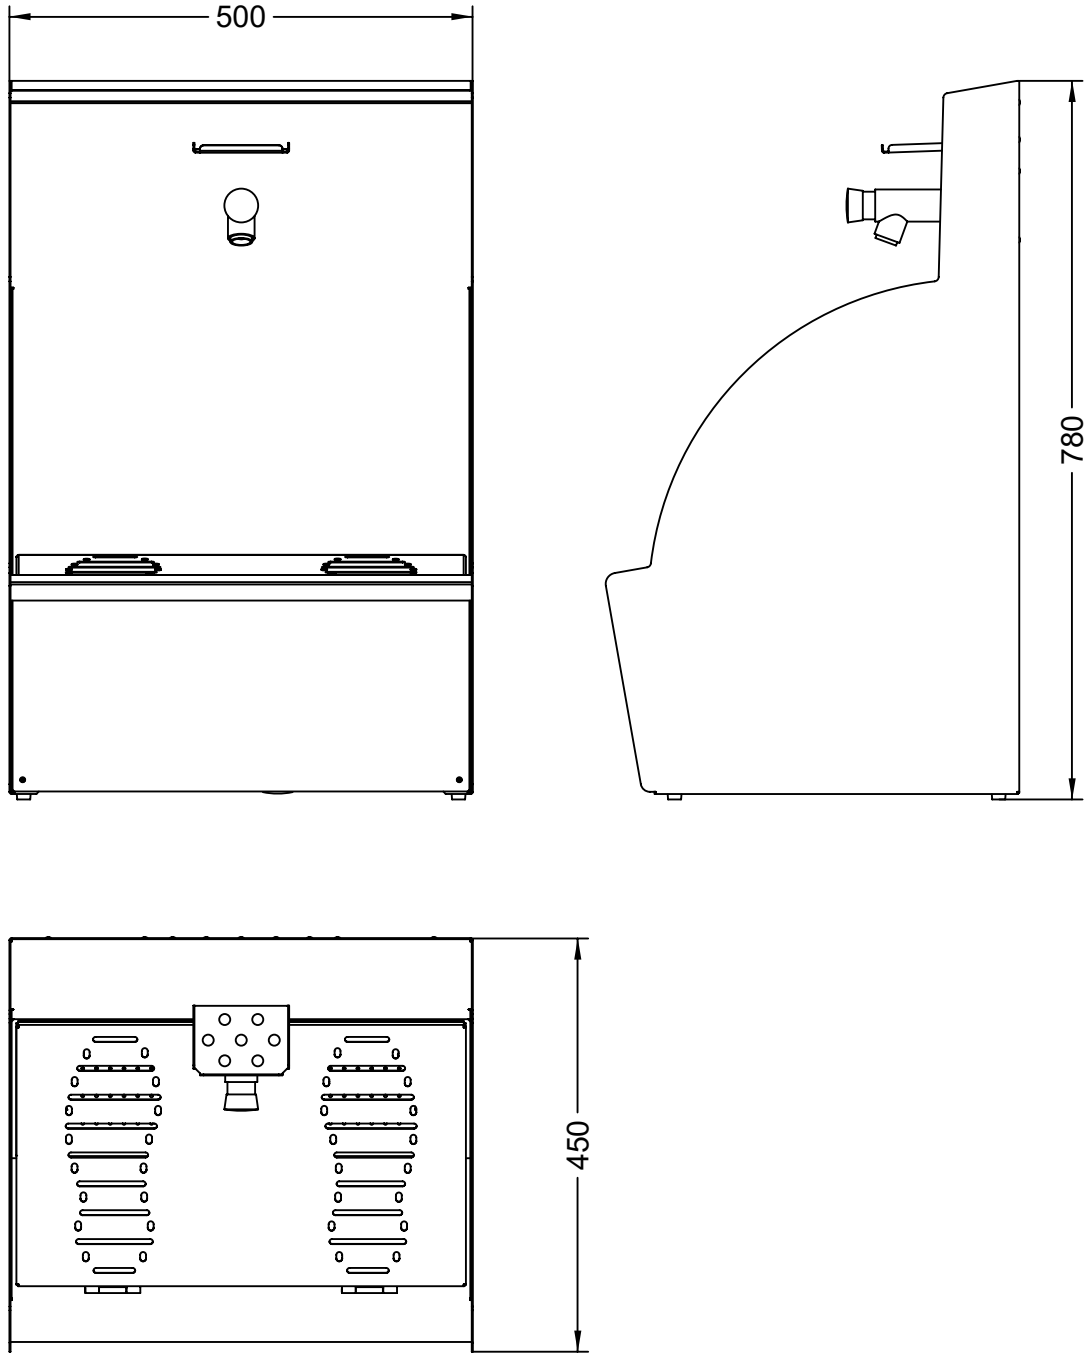

Washstations

WUDU ABLUTION WASH STATION

General Assembly:

Dudley Industries Ltd
Preston Road, Lytham St Annes, Lancashire. FY8 5AT

Tel: +44 (0) 1253 738311
Email: sales@dudleyindustries.com
Web: www.dudleyindustries.com