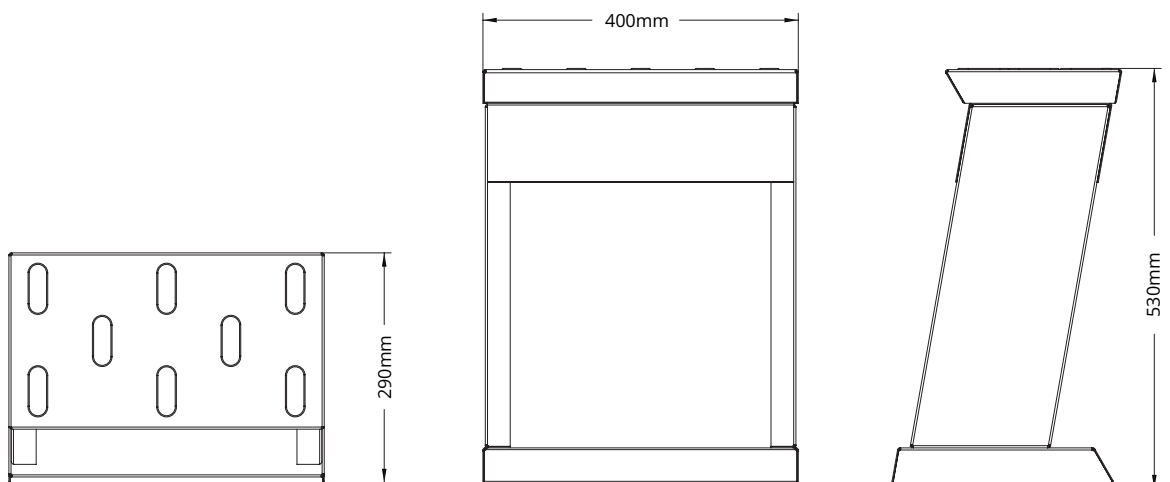

### Technical Information

<b>Material:</b>	304 Stainless steel (available in black or white powder coated finishes)
<b>Product dimensions:</b>	W.400mm x H.530mm x D.290mm
<b>Packing/Carton:</b>	1 piece
<b>Packing/Pallet:</b>	1 piece
<b>Finishes:</b>	Brushed